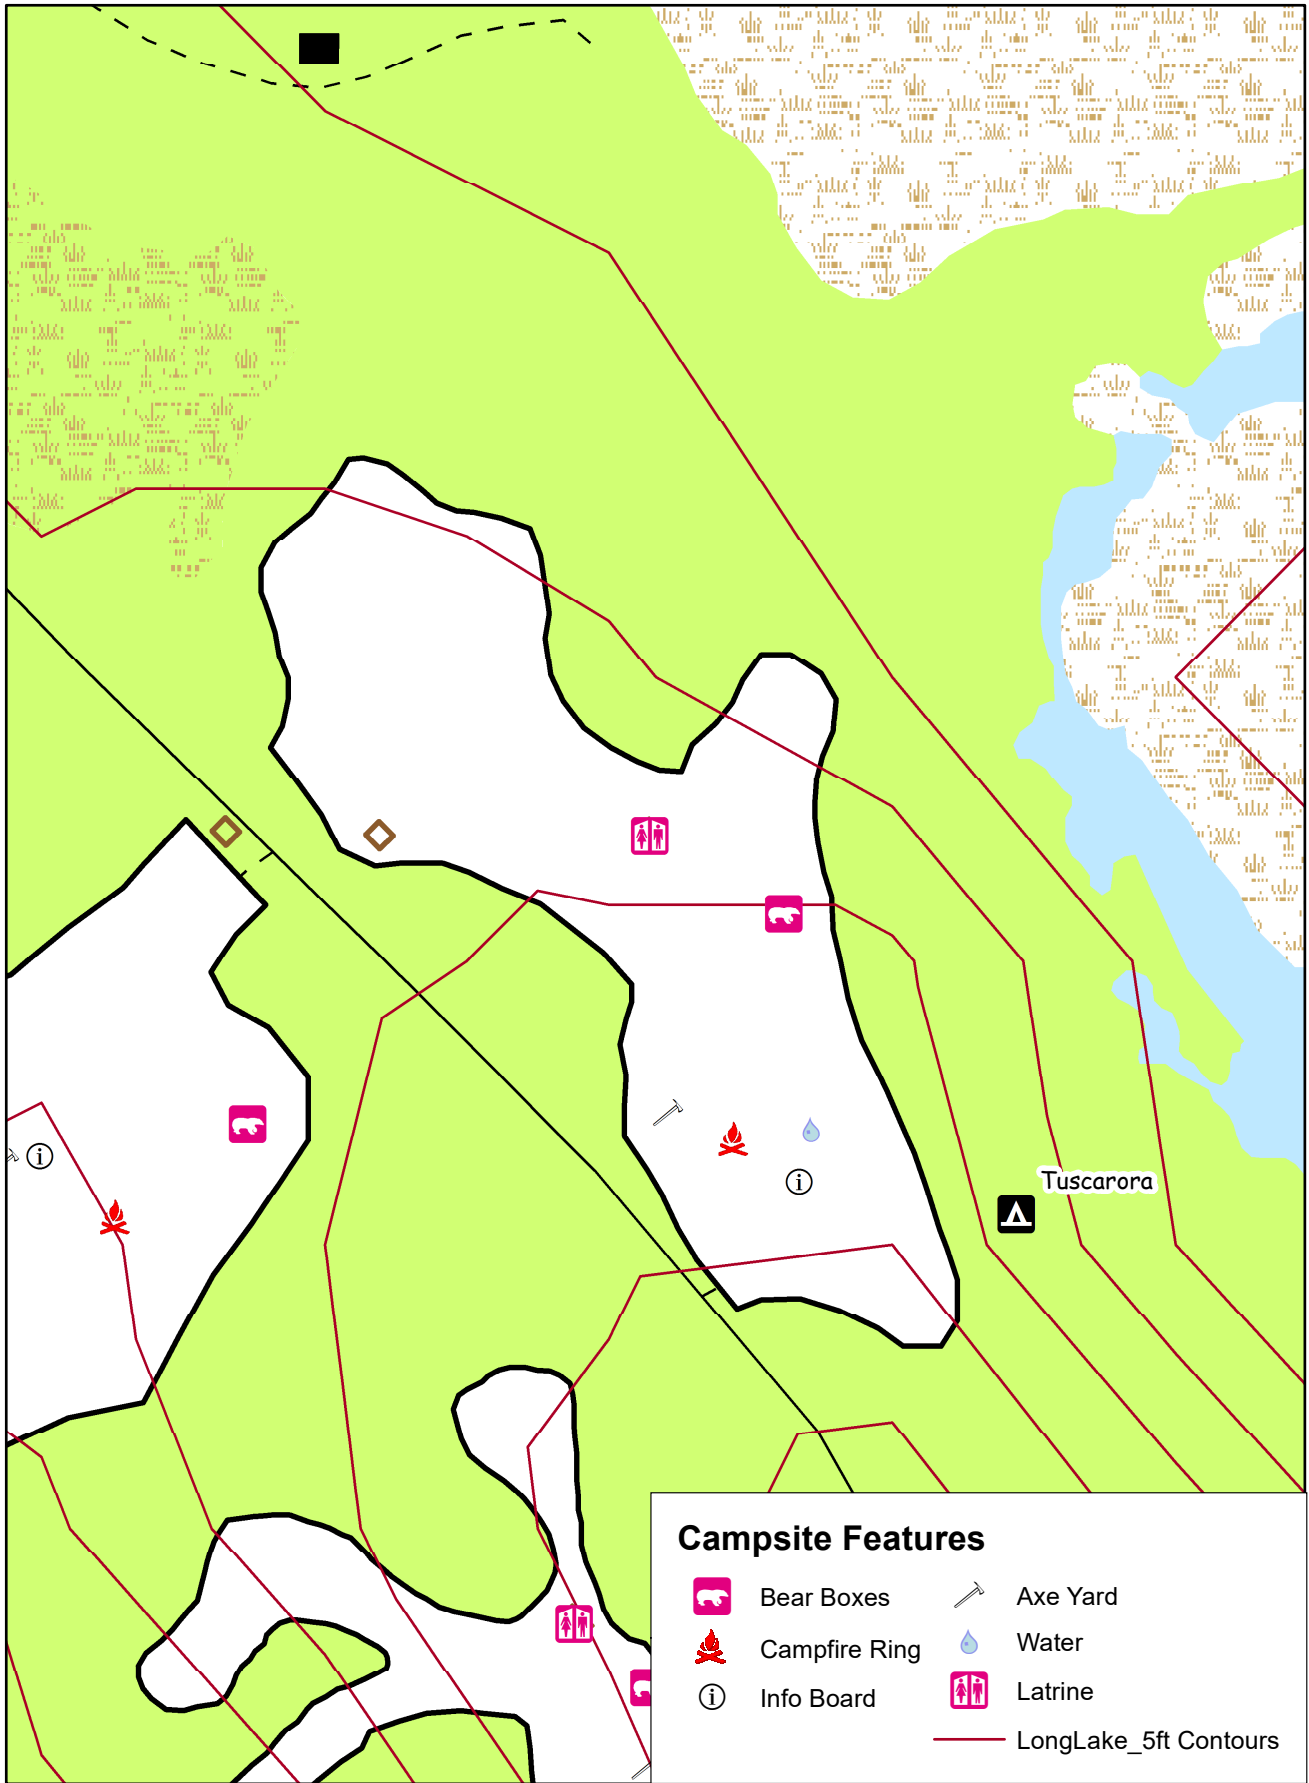

# Tuscarora Campsite

80 40 0 80 Feet