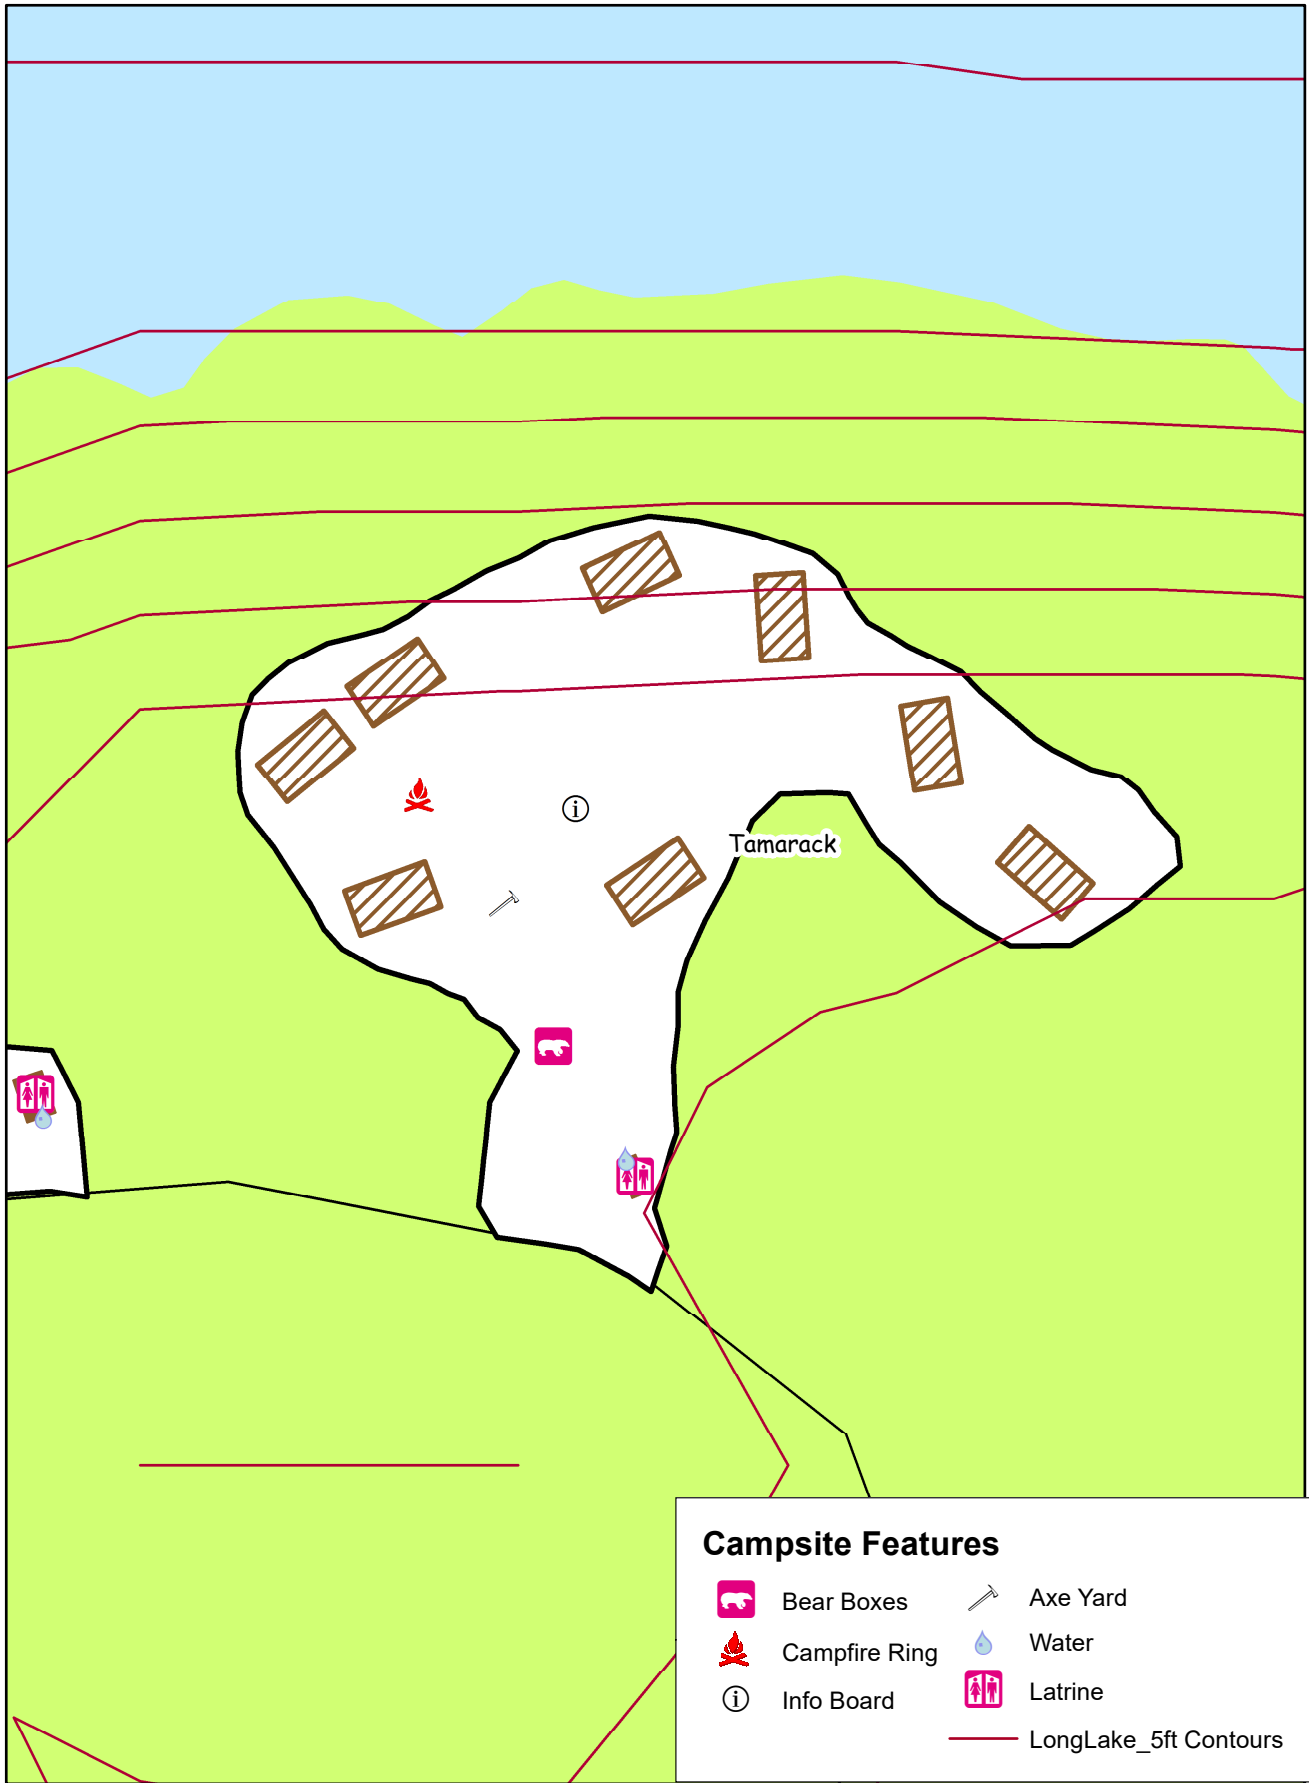

# Tamarack Campsite

60 30 0 60 Feet