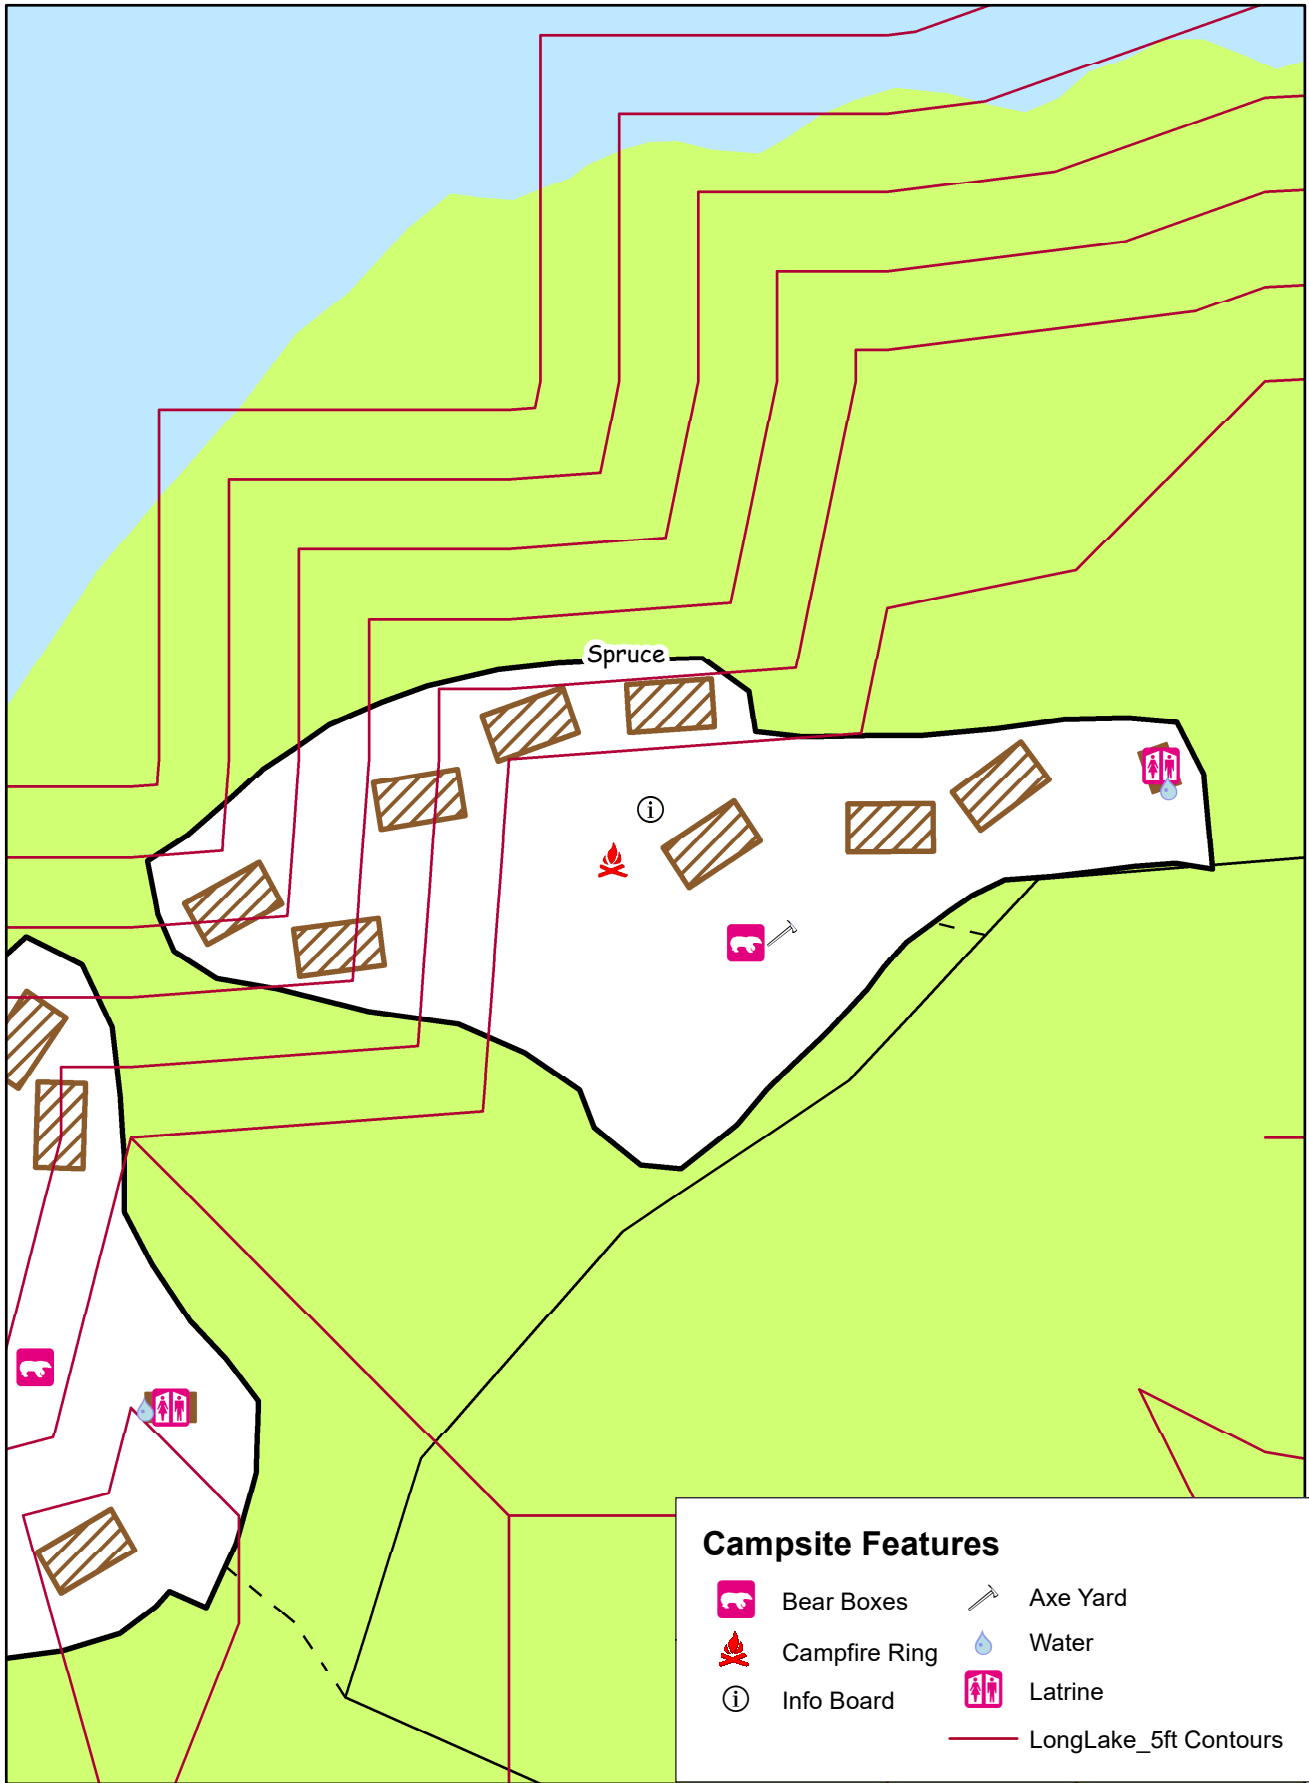

# Spruce Campsite

## Campsite Features

- |   |               |   |                       |
|---|---------------|---|-----------------------|
|  | Bear Boxes    |  | Axe Yard              |
|  | Campfire Ring |  | Water                 |
|  | Info Board    |  | Latrine               |
|   |               |  | LongLake_5ft Contours |

N

60

30

0

60 Feet