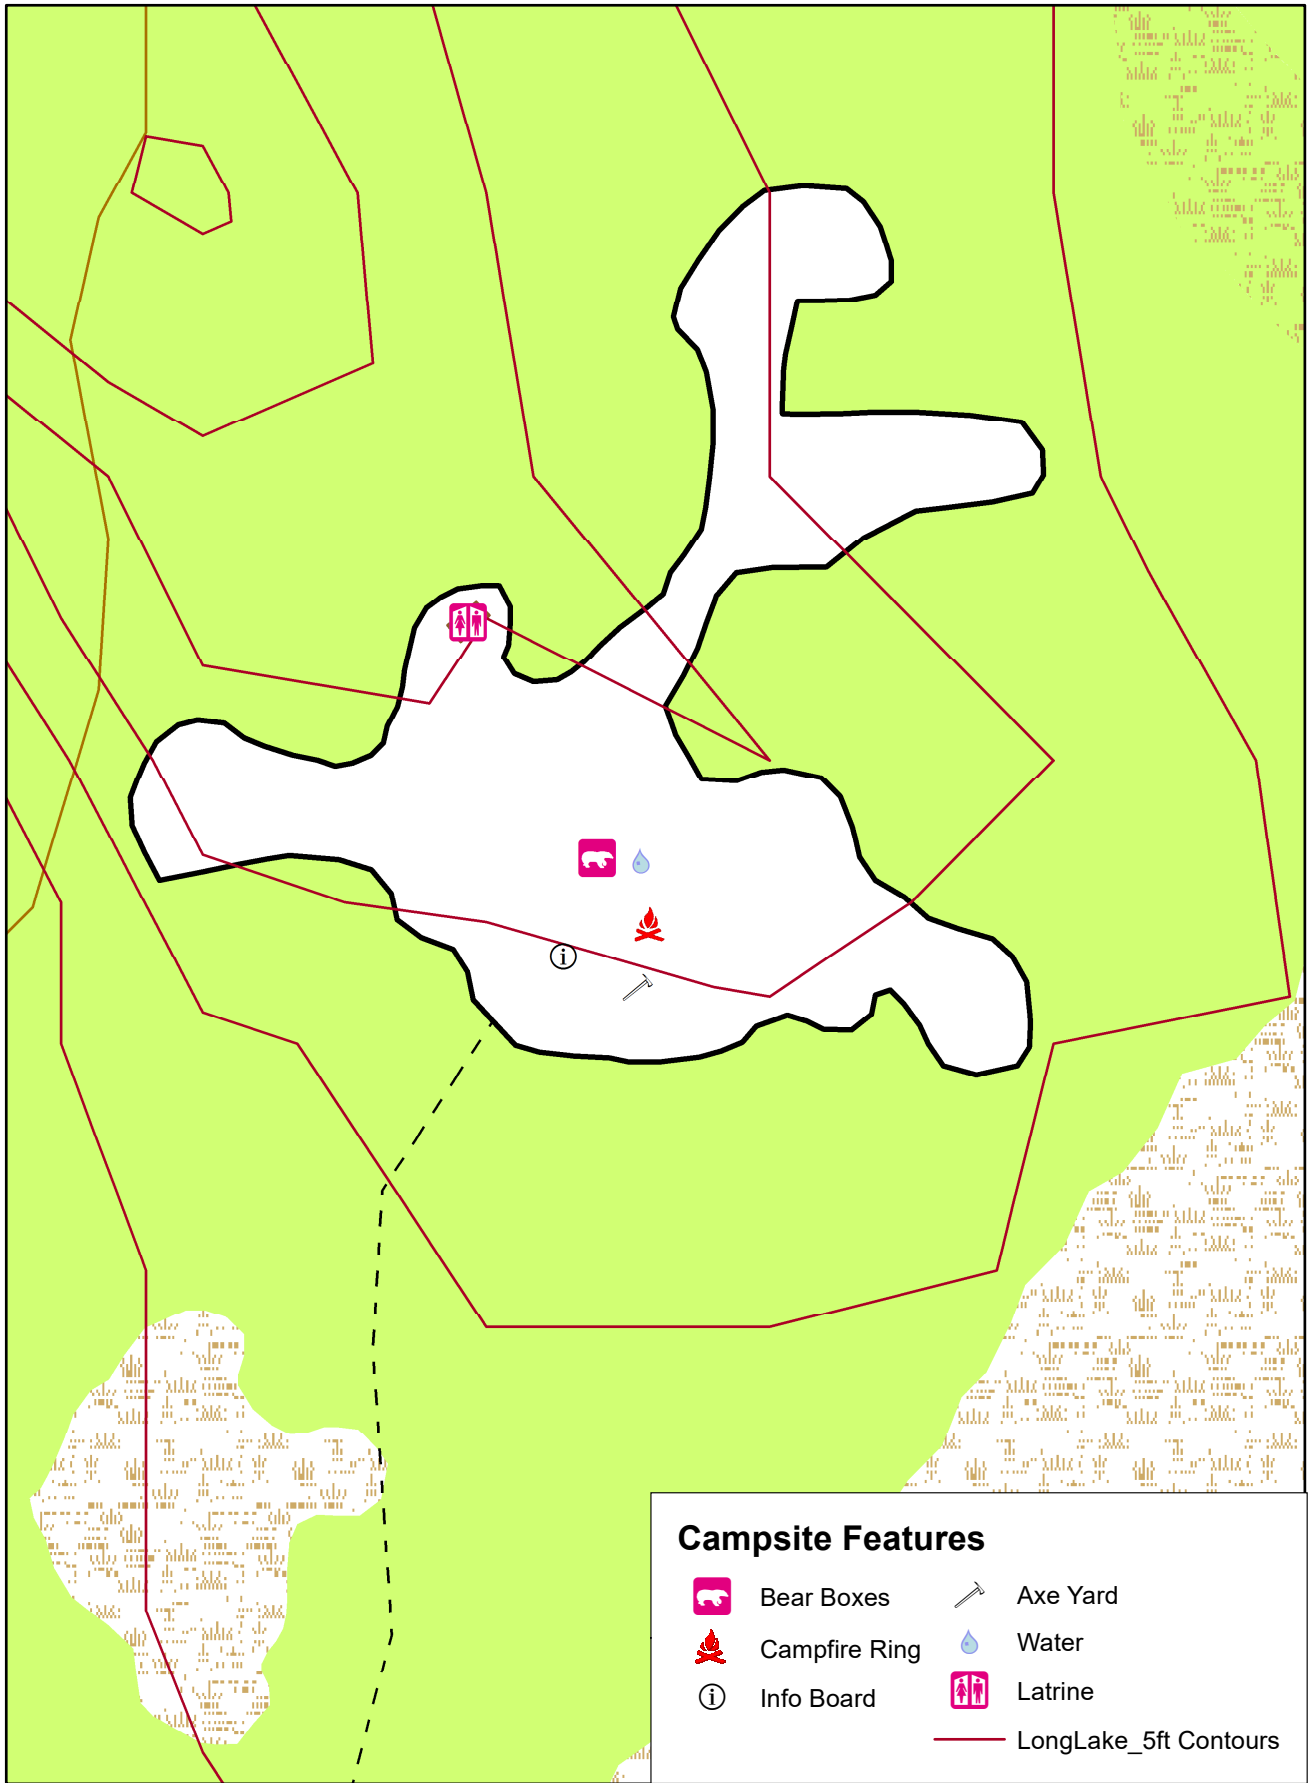

Potawatomi Campsite

80 40 0 80 Feet