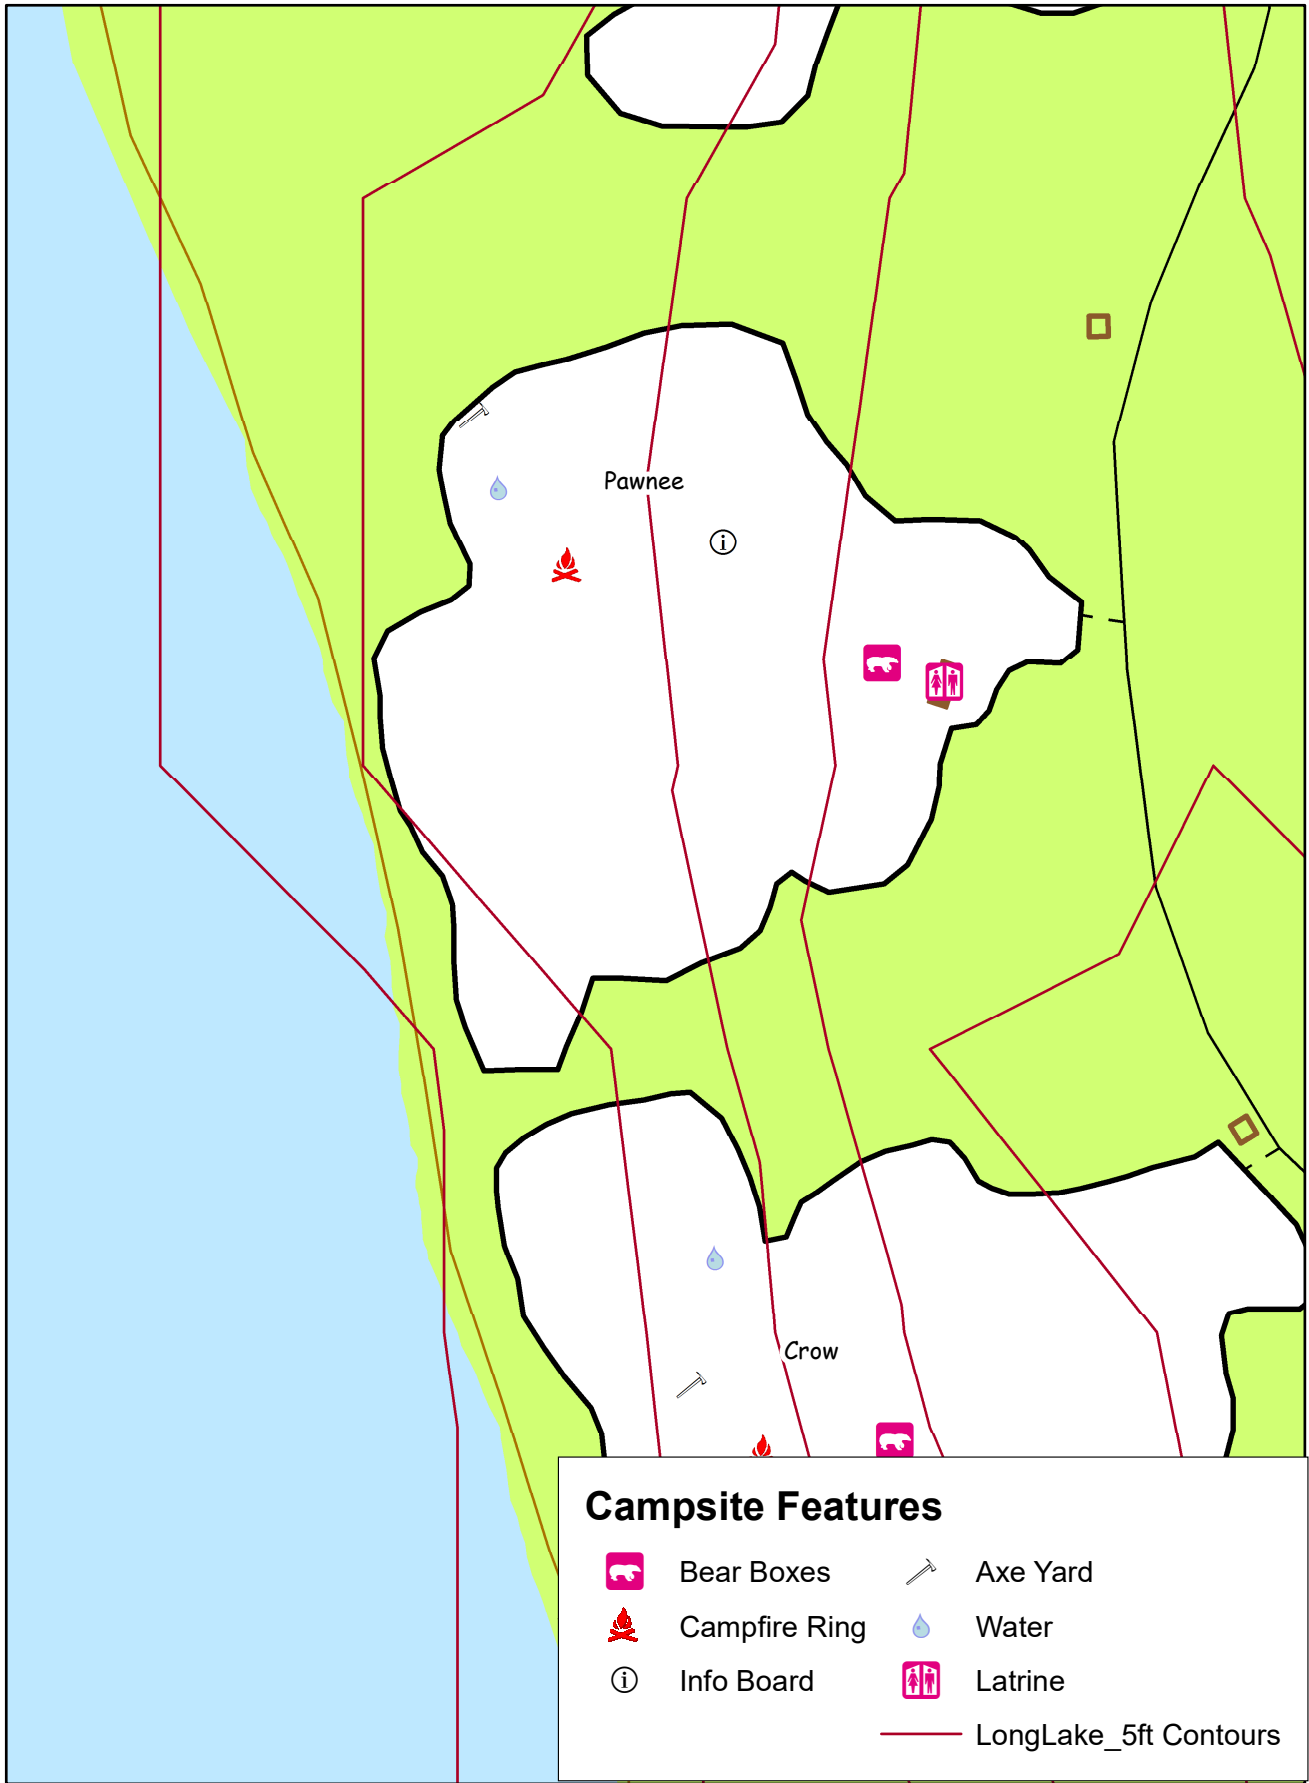

Pawnee Campsite

Campsite Features

- | | | | |
|---|---------------|---|-----------------------|
|  | Bear Boxes |  | Axe Yard |
|  | Campfire Ring |  | Water |
|  | Info Board |  | Latrine |
| | |  | LongLake_5ft Contours |

80 40 0 80 Feet