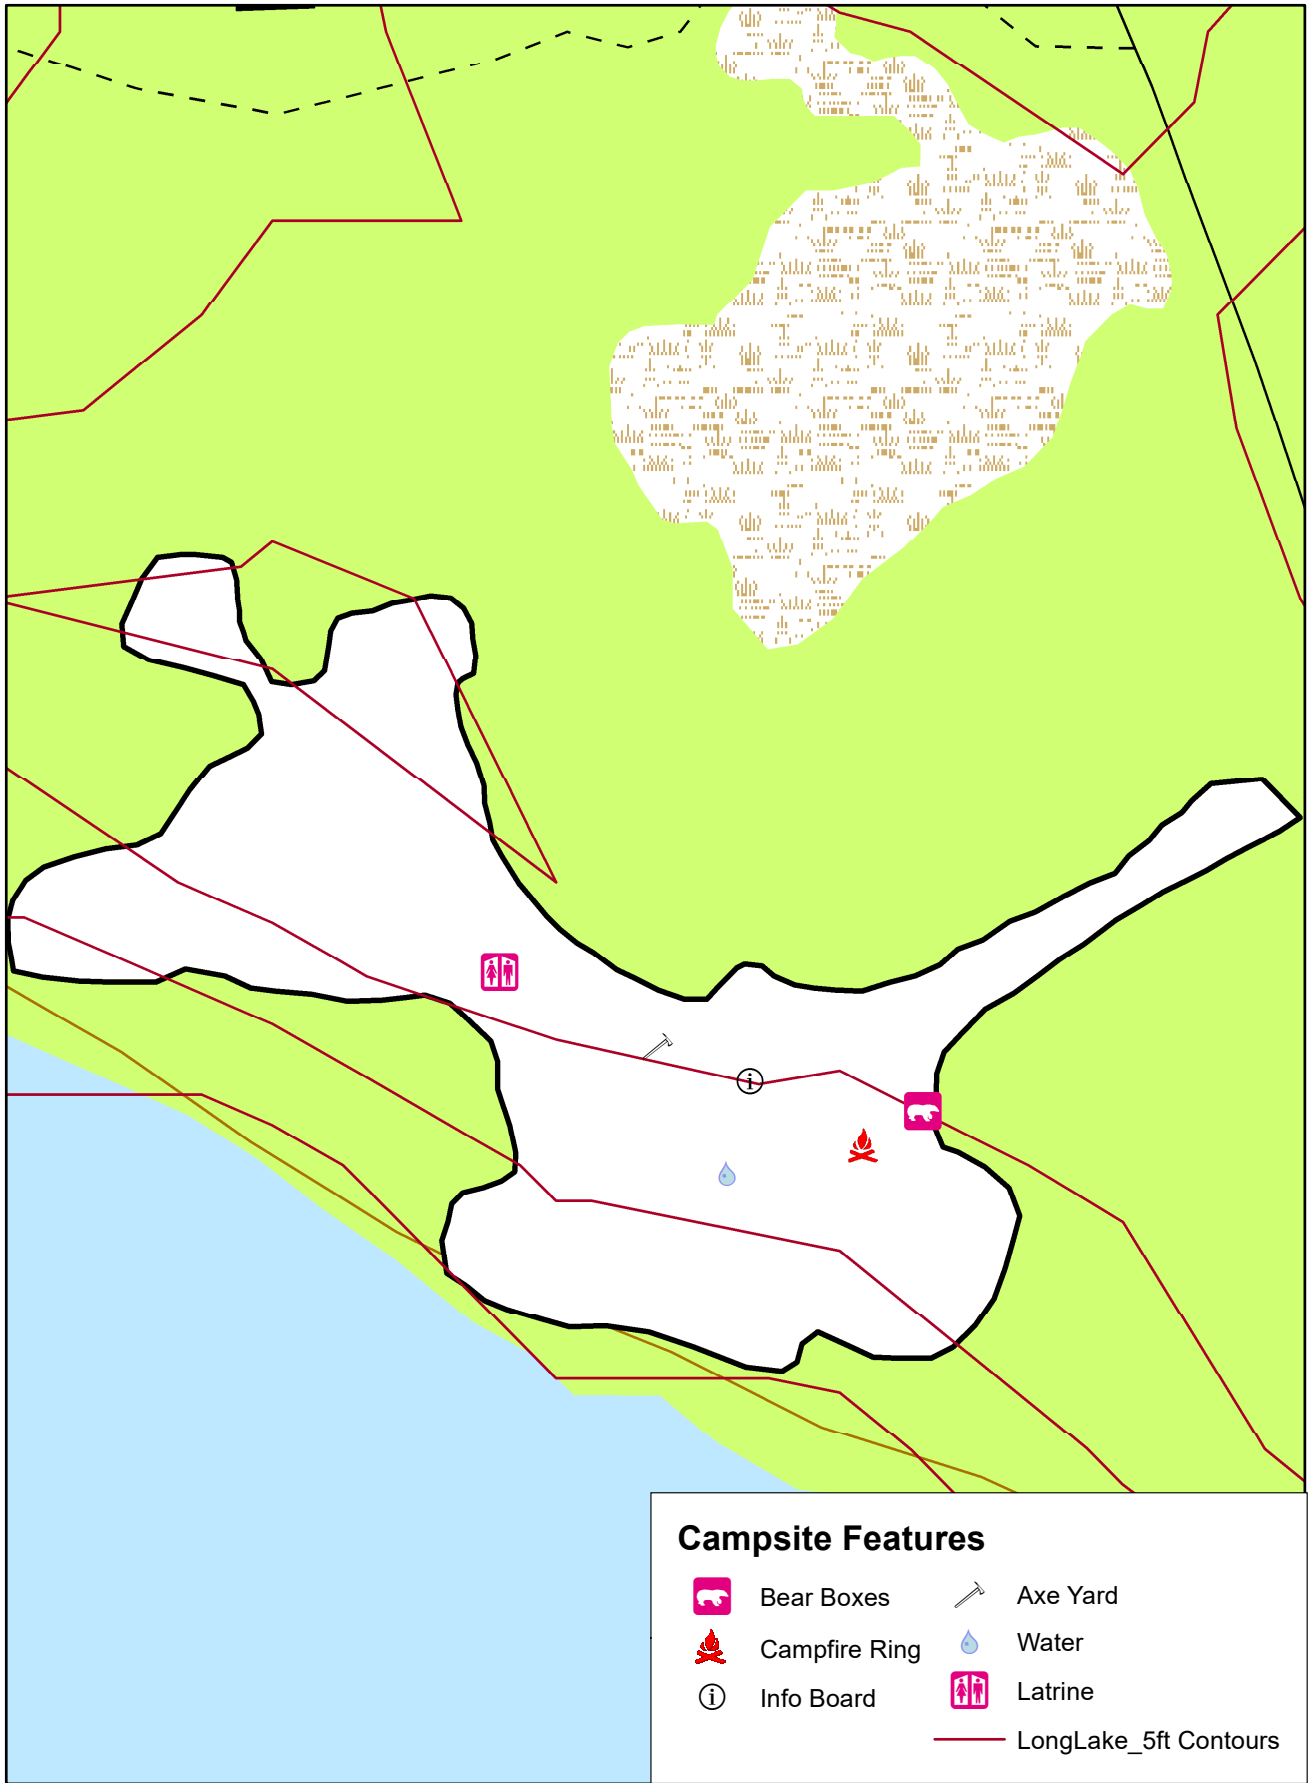

Menomonee Campsite

80 40 0 80 Feet