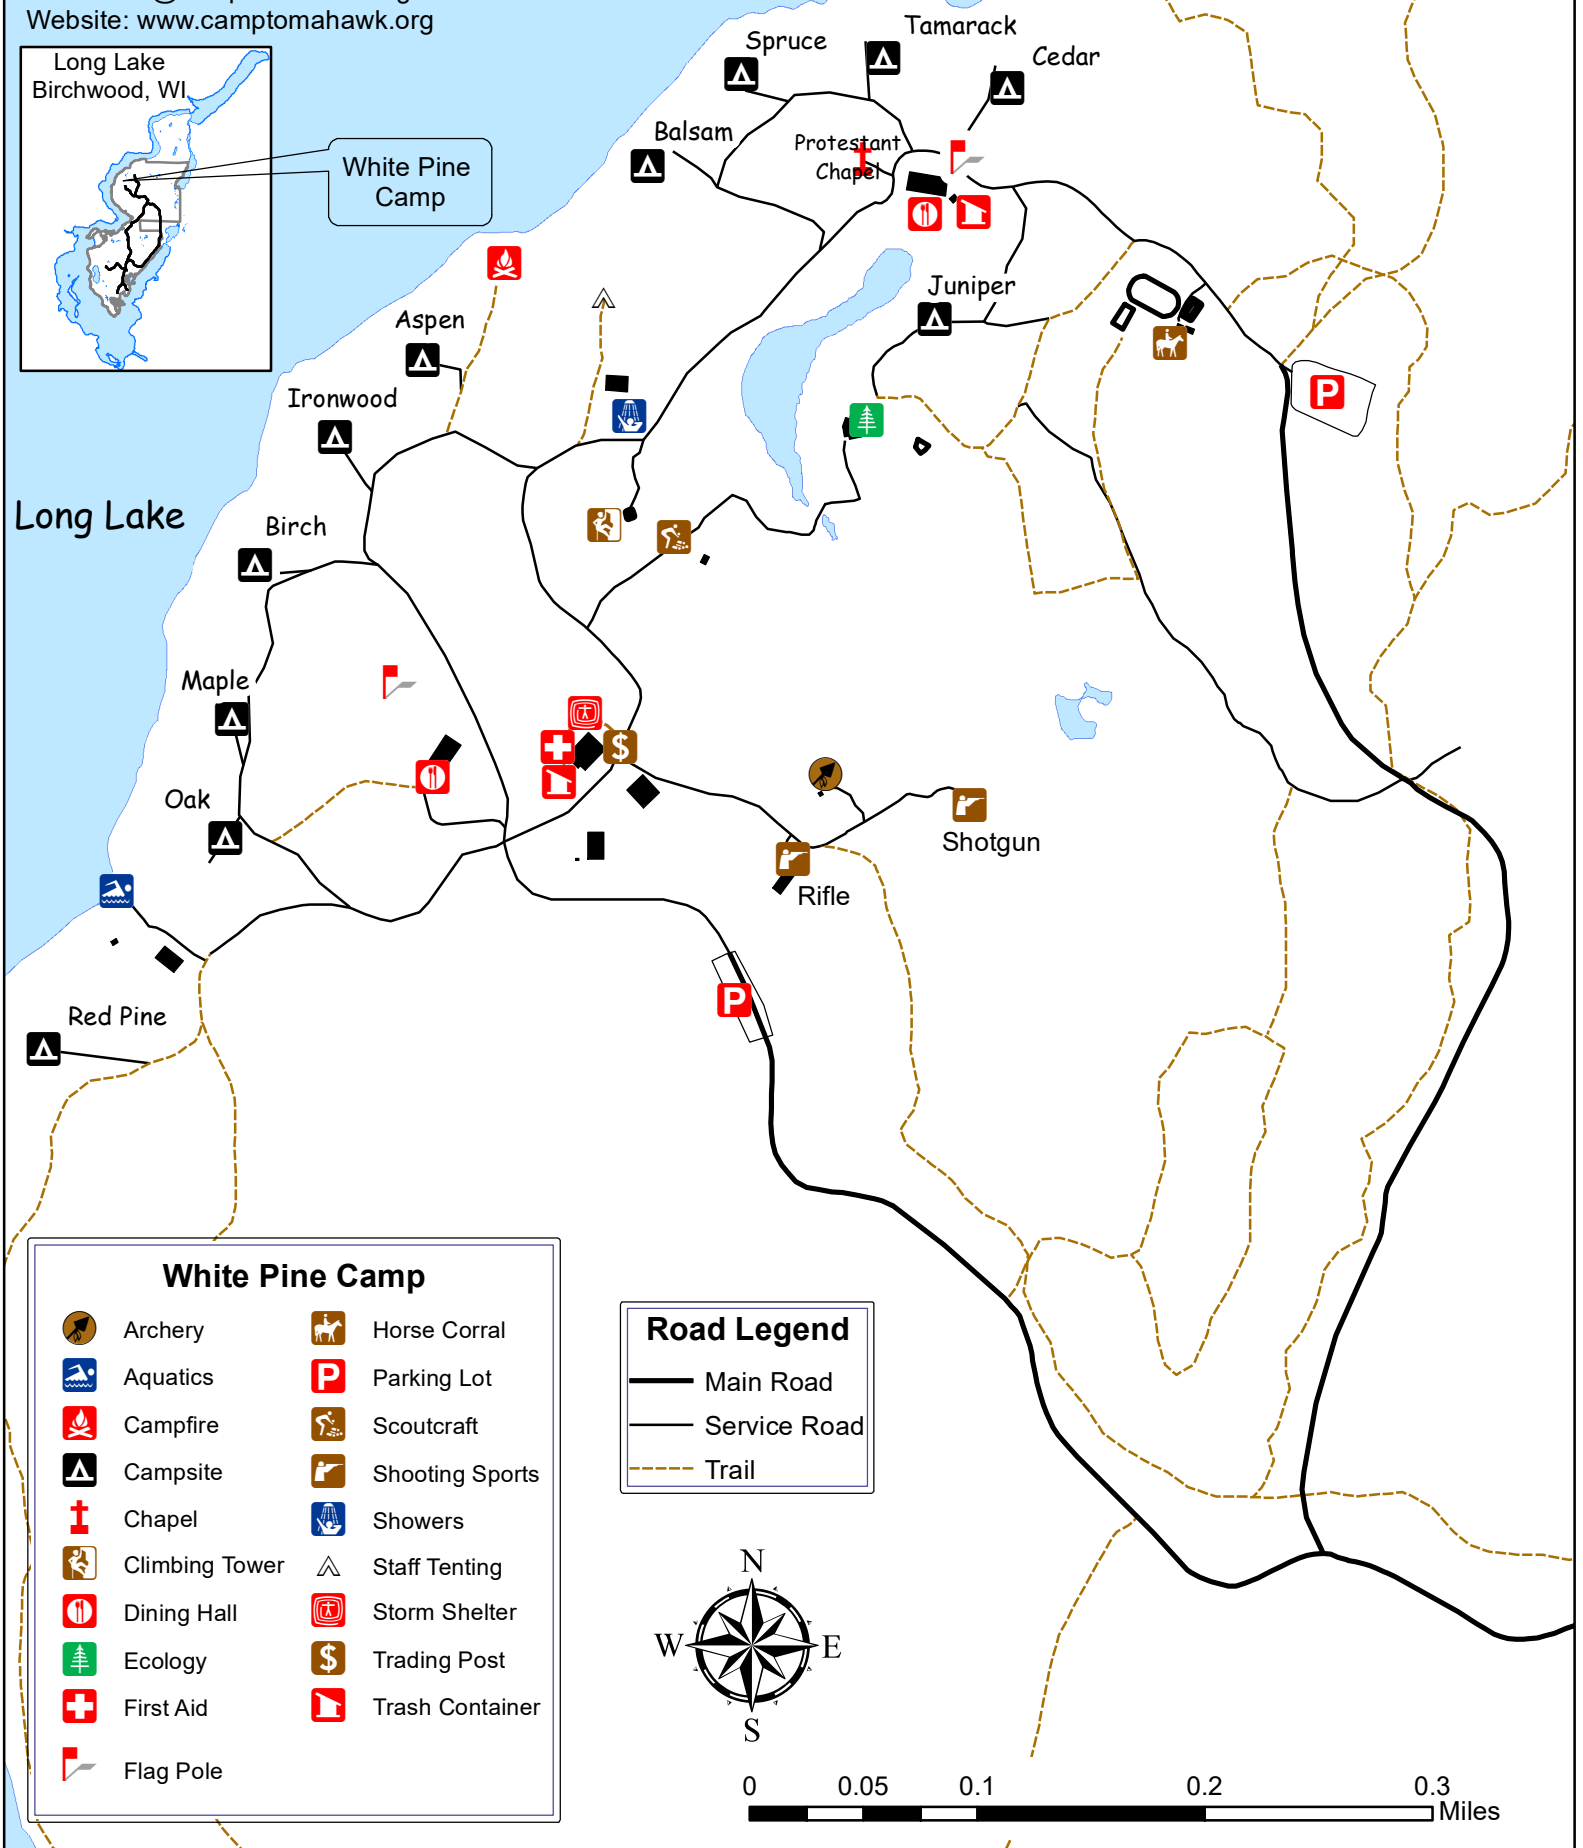

Tomahawk Scout Camp

N1910 Scout Road. Birchwood, WI 54817

Phone: (612)261-2455

Northern Star Scouting

Email: info@camptomahawk.org

Website: www.camptomahawk.org

White Pine Camp

White Pine Camp

Long Lake

White Pine Camp

- | | | | |
|--|----------------|--|-----------------|
| | Archery | | Horse Corral |
| | Aquatics | | Parking Lot |
| | Campfire | | Scoutcraft |
| | Campsite | | Shooting Sports |
| | Chapel | | Showers |
| | Climbing Tower | | Staff Tenting |
| | Dining Hall | | Storm Shelter |
| | Ecology | | Trading Post |
| | First Aid | | Trash Container |
| | Flag Pole | | |

Road Legend

- Main Road
- Service Road
- Trail