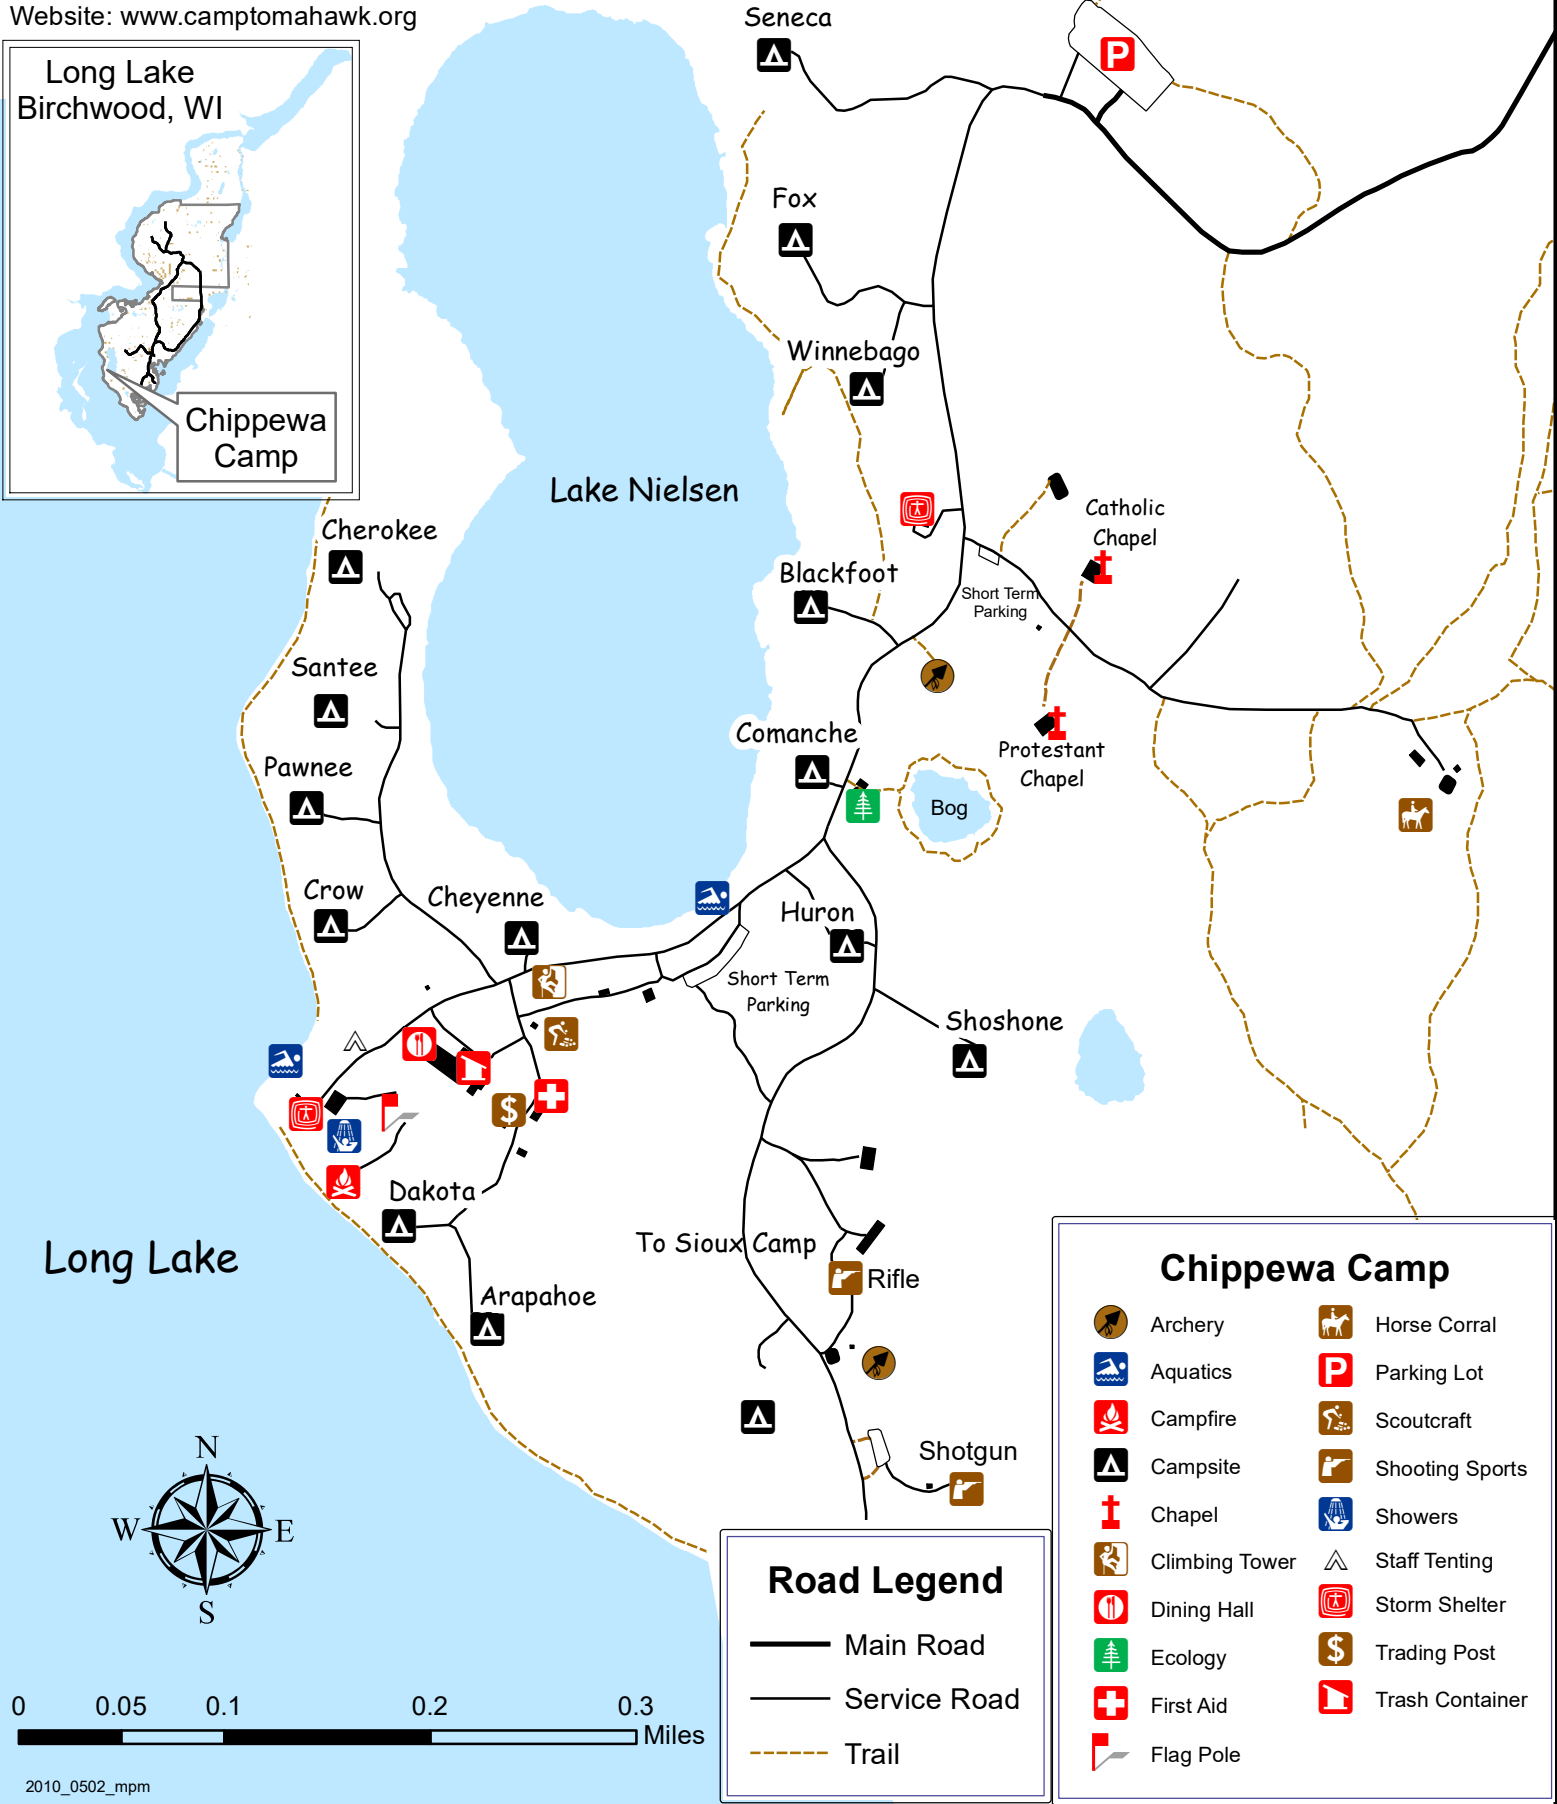

# Tomahawk Scout Camp

N1910 Scout Road. Birchwood, WI 54817  
 Phone: (612) 261-2455

Northern Star Scouting  
 Email: info@camptomahawk.org  
 Website: www.camptomahawk.org

# Chippewa Camp

### Road Legend

- Main Road
- Service Road
- Trail

### Chippewa Camp

Archery	Horse Corral
Aquatics	Parking Lot
Campfire	Scoutcraft
Campsite	Shooting Sports
Chapel	Showers
Climbing Tower	Staff Tenting
Dining Hall	Storm Shelter
Ecology	Trading Post
First Aid	Trash Container
Flag Pole	