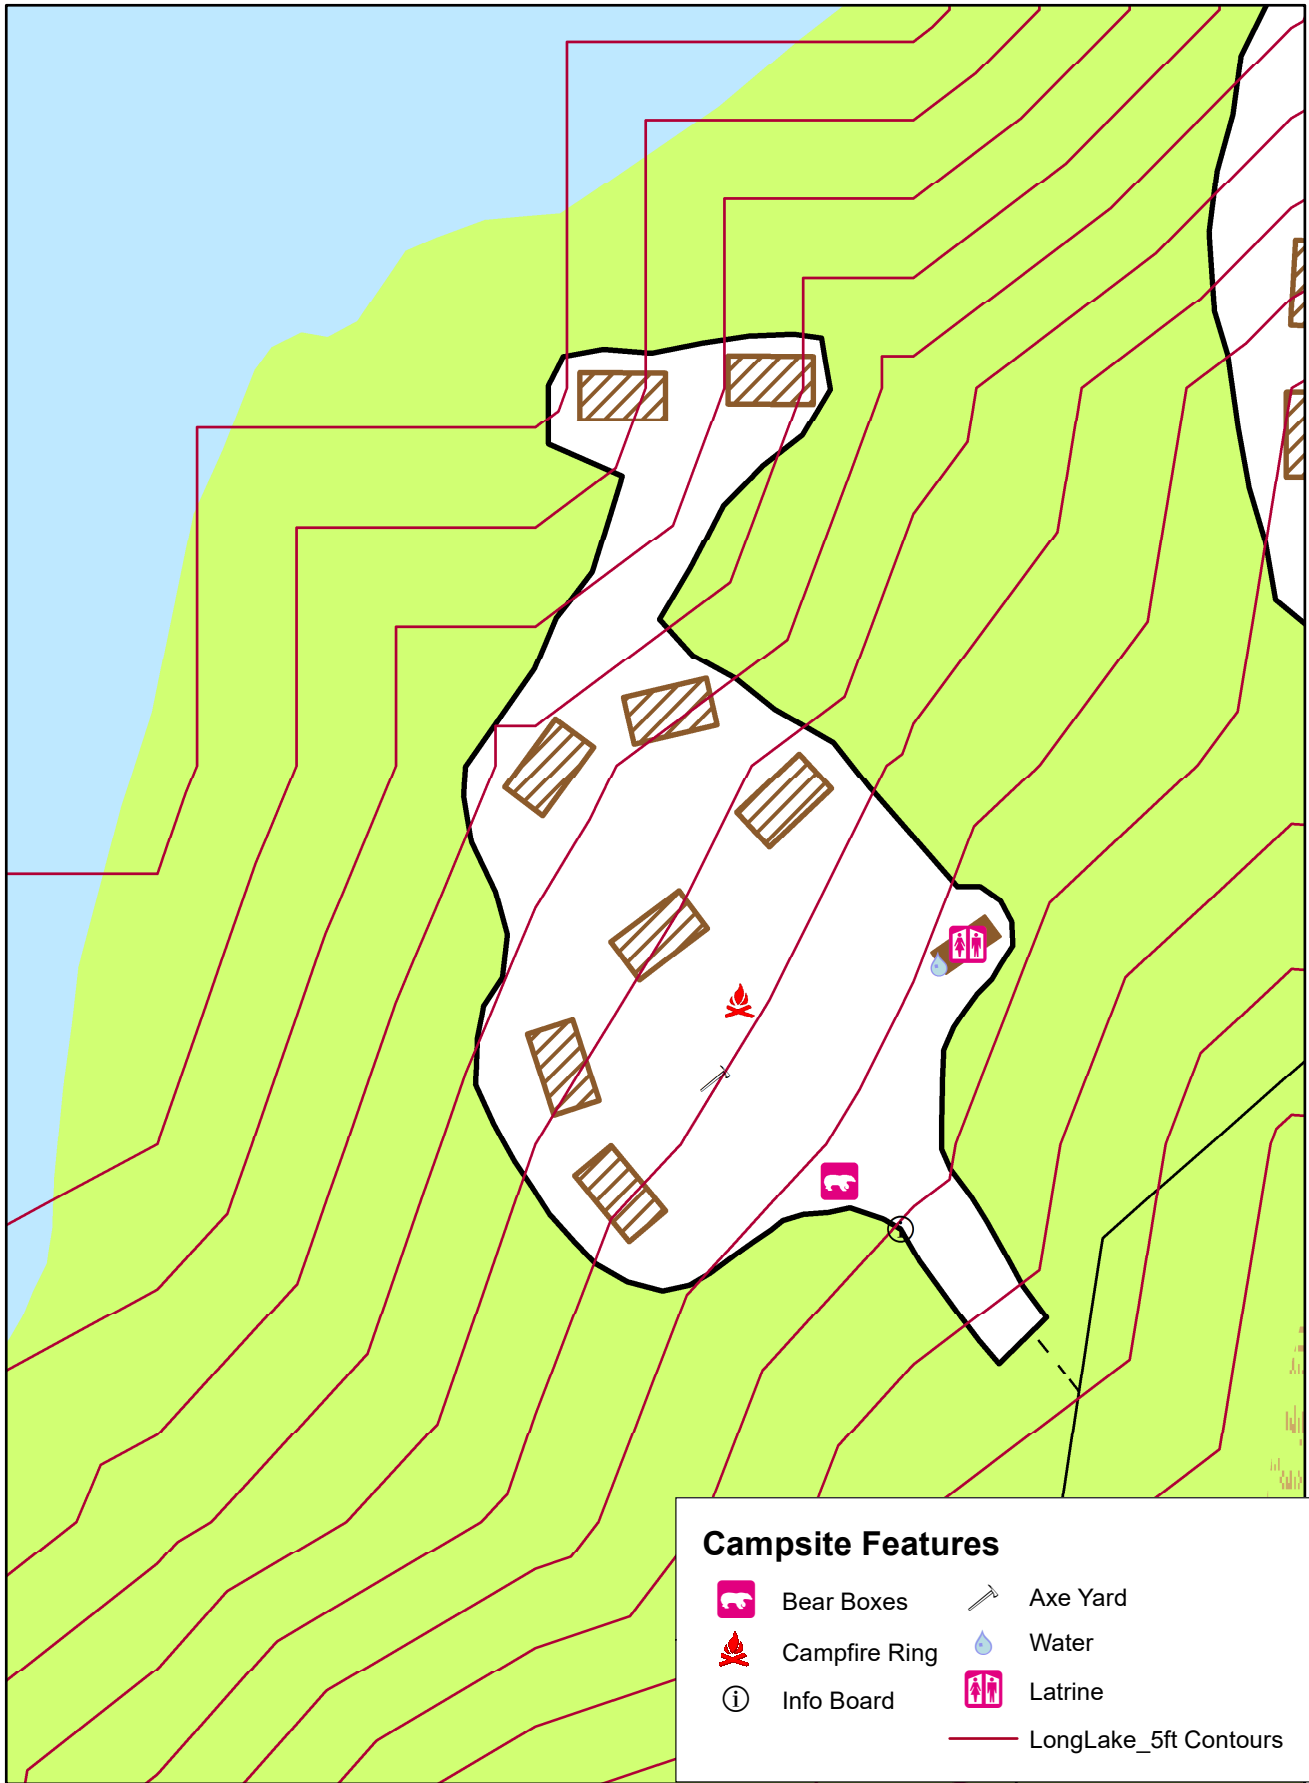

Ironwood Campsite

Campsite Features

- | | | | |
|---|---------------|---|-----------------------|
|  | Bear Boxes |  | Axe Yard |
|  | Campfire Ring |  | Water |
|  | Info Board |  | Latrine |
| | |  | LongLake_5ft Contours |

N

60

30

0

60 Feet