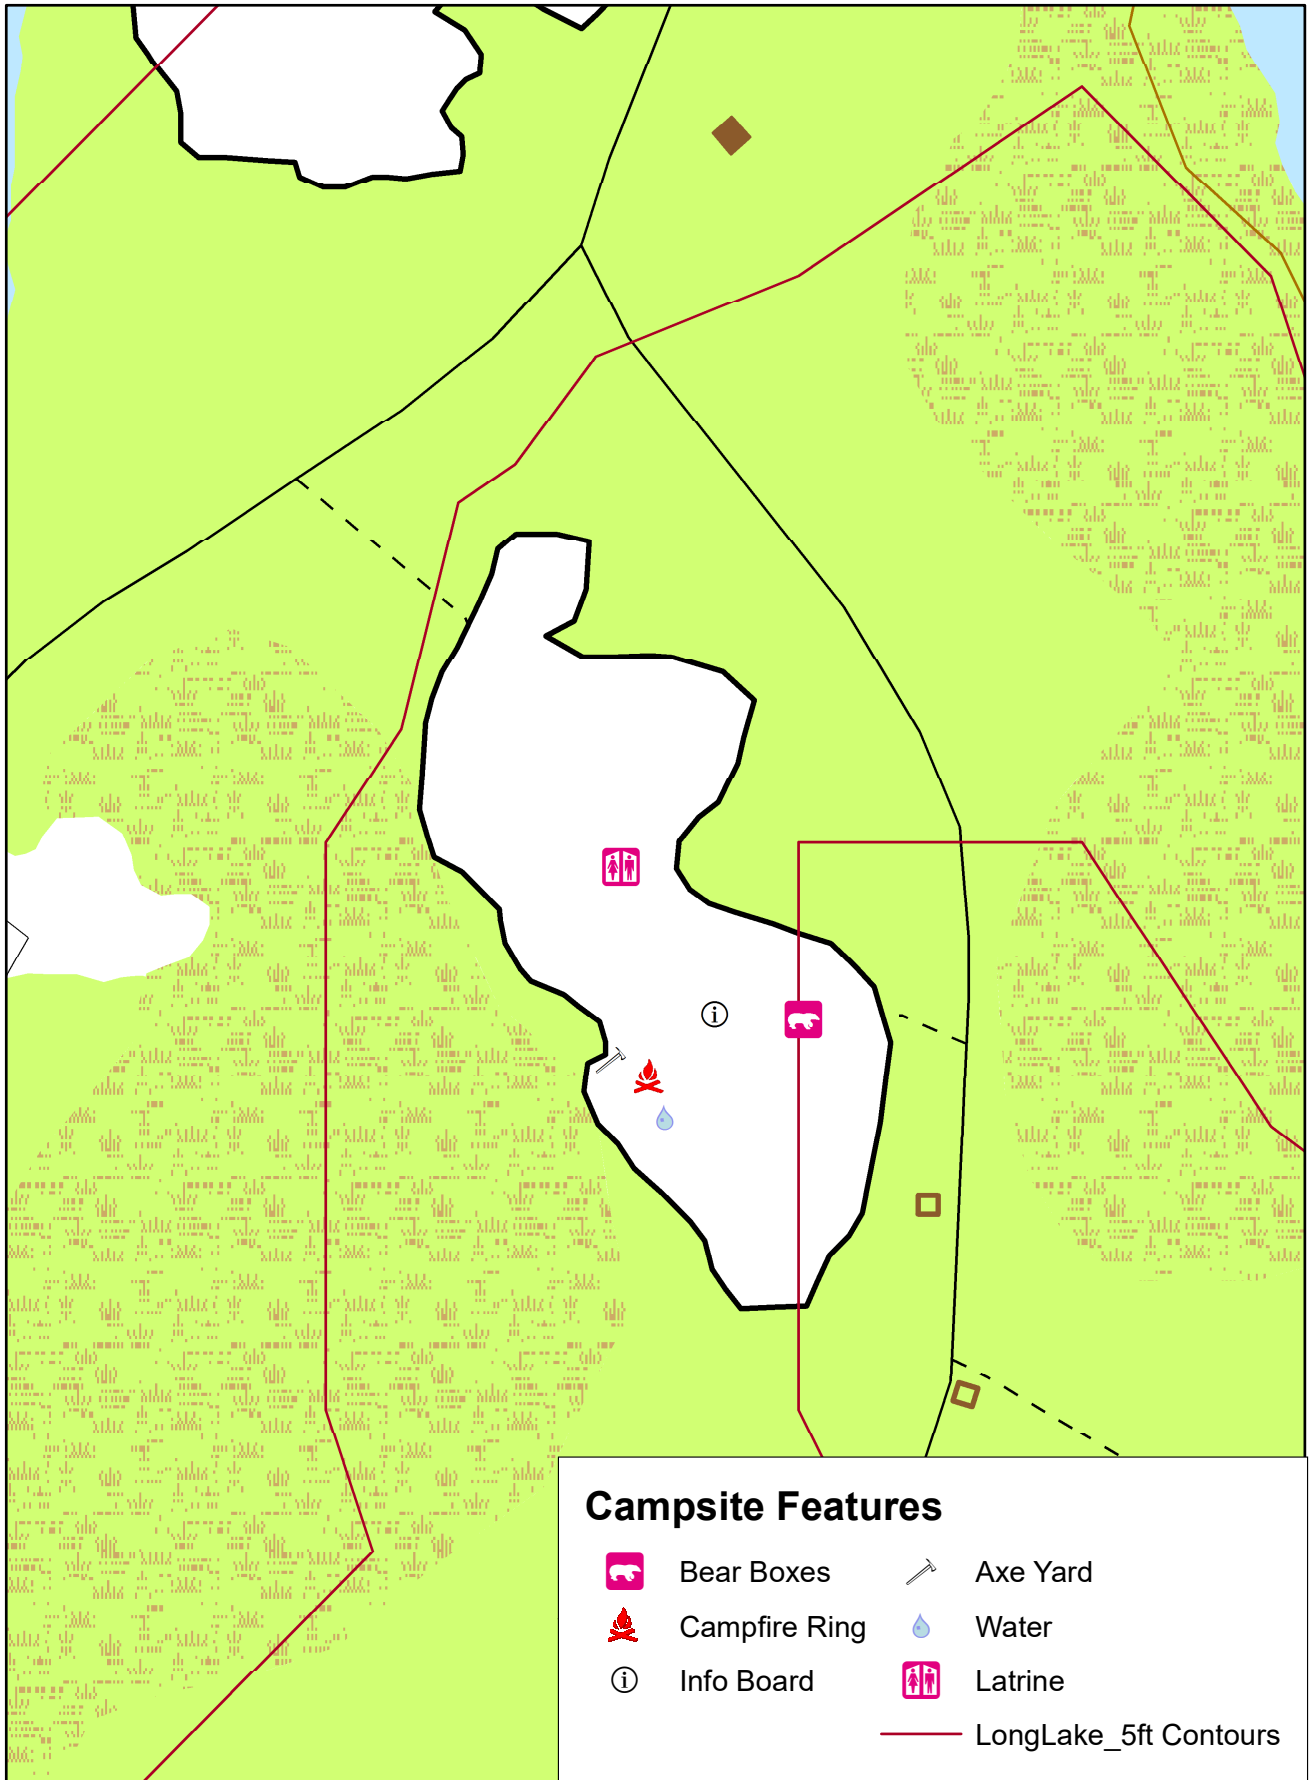

# Huron Campsite

## Campsite Features

- |   |               |   |                       |
|---|---------------|---|-----------------------|
|  | Bear Boxes    |  | Axe Yard              |
|  | Campfire Ring |  | Water                 |
|  | Info Board    |  | Latrine               |
|   |               |  | LongLake_5ft Contours |

80 40 0 80 Feet