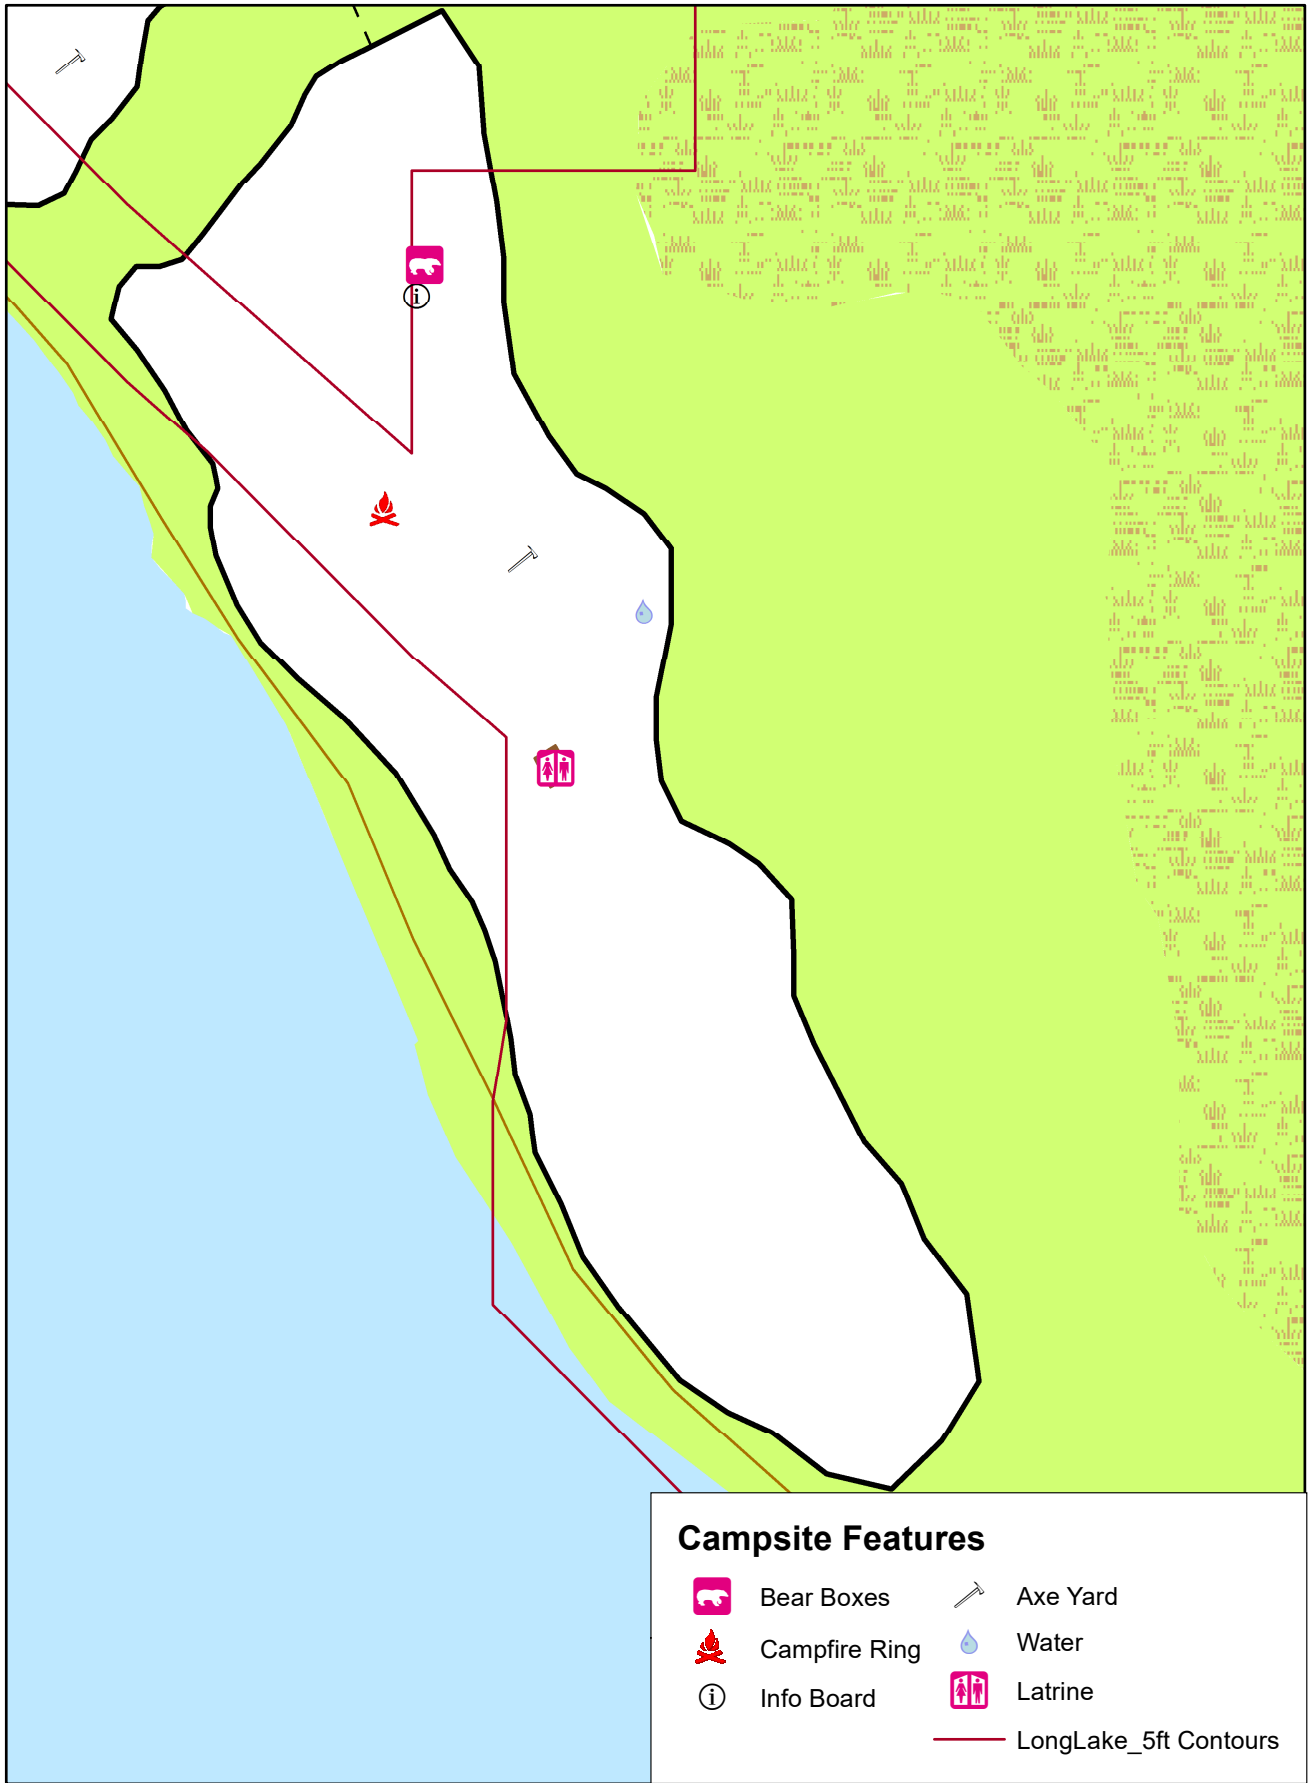

Arapahoe Campsite

Campsite Features

- | | | | |
|---|---------------|---|-----------------------|
|  | Bear Boxes |  | Axe Yard |
|  | Campfire Ring |  | Water |
|  | Info Board |  | Latrine |
| | |  | LongLake_5ft Contours |

80 40 0 80 Feet