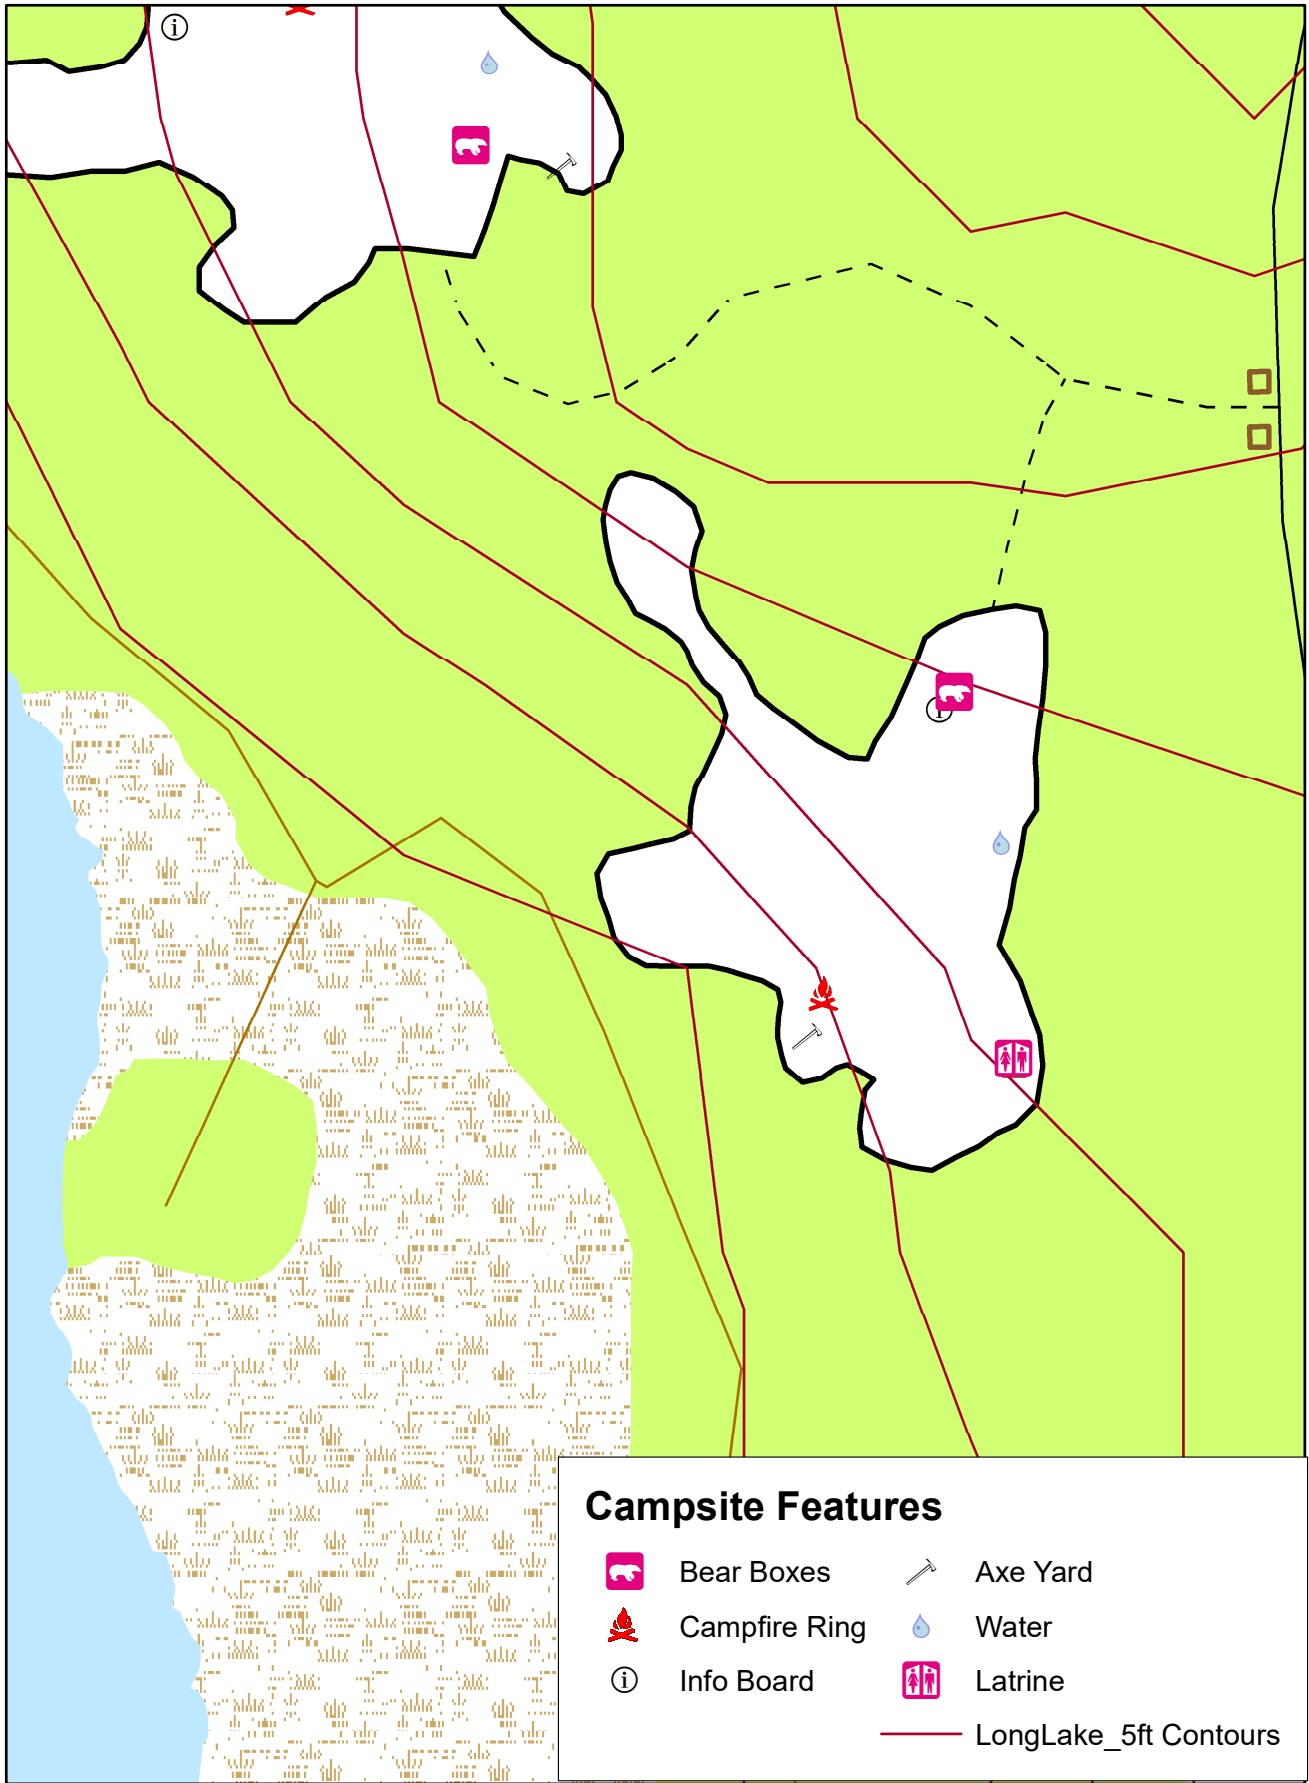

# Winnebago Campsite

80 40 0 80 Feet