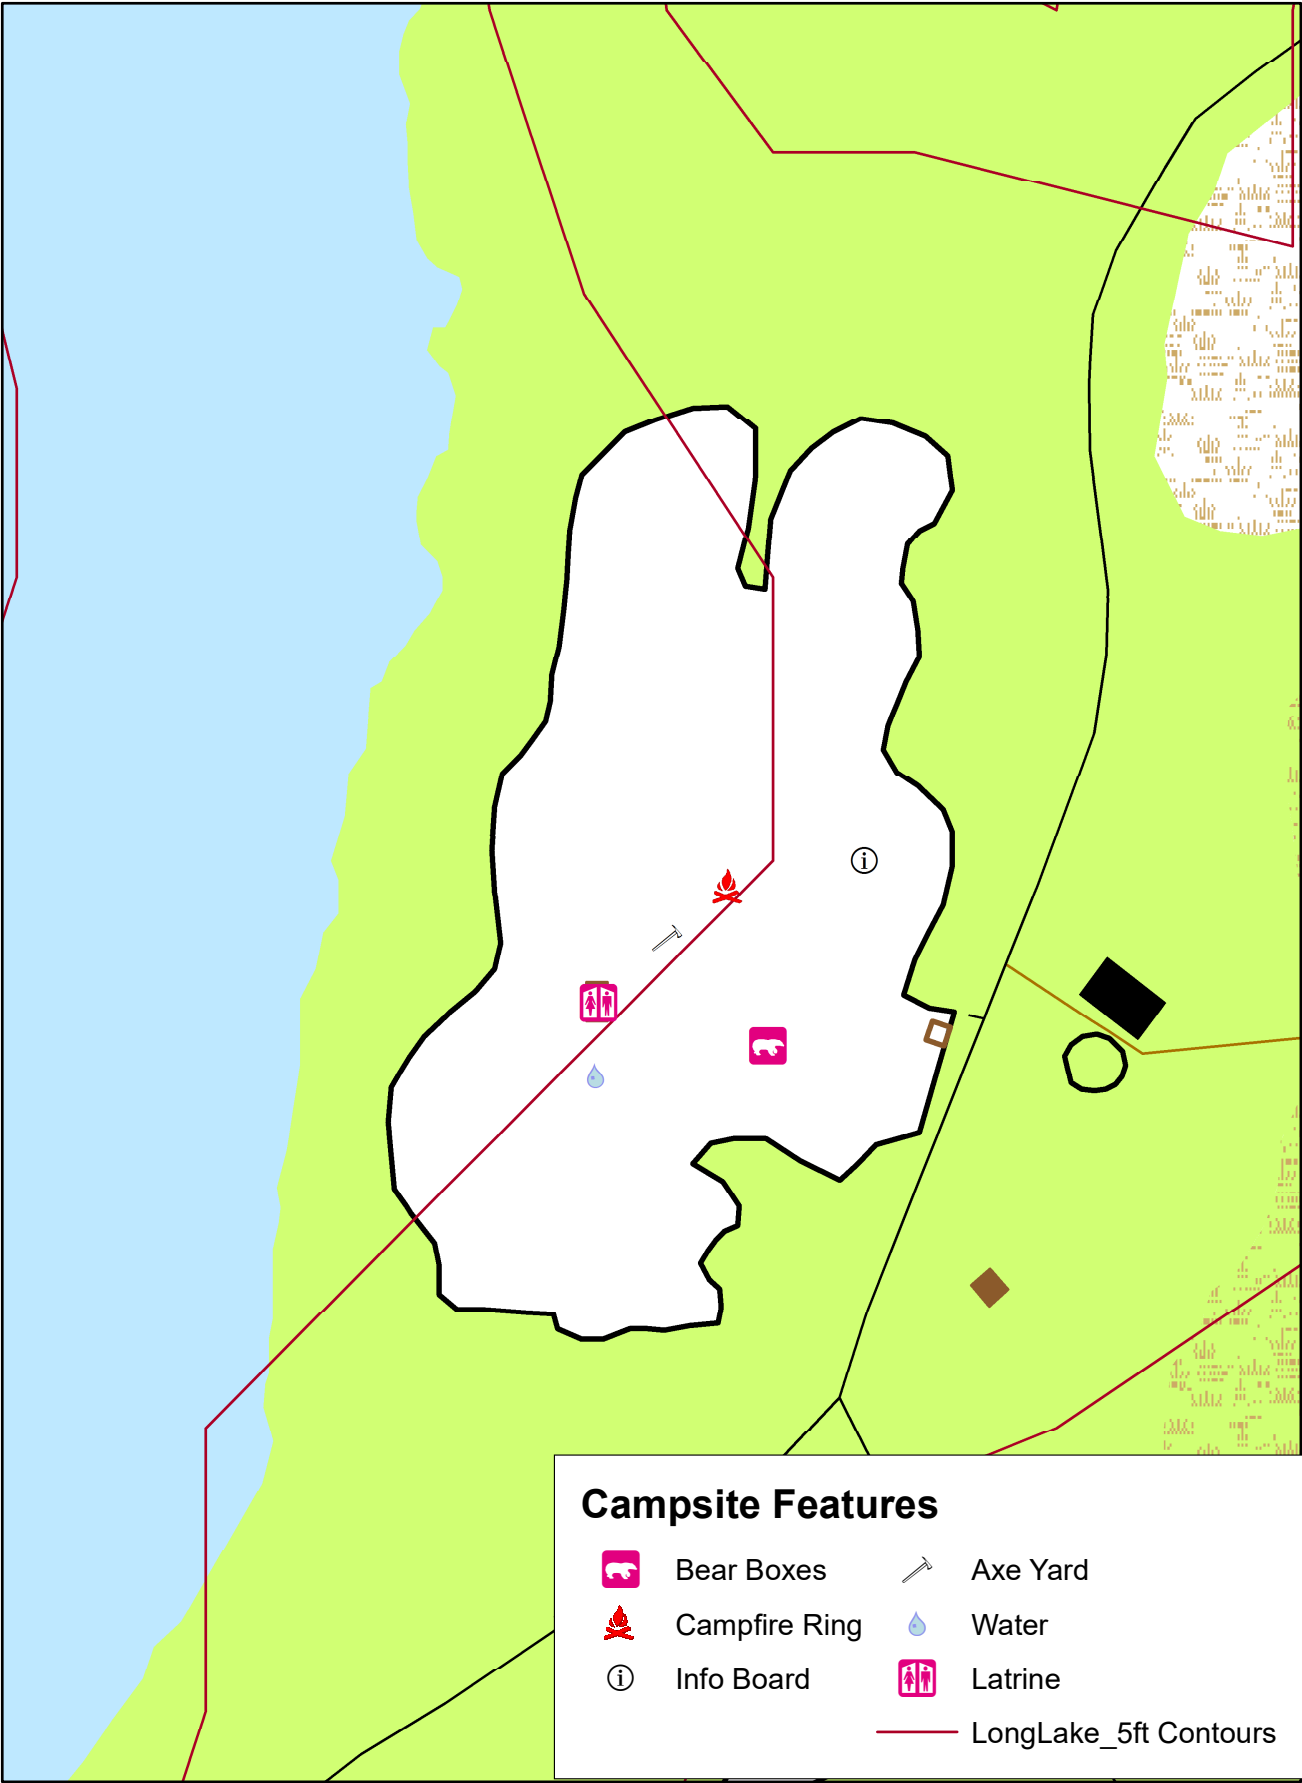

Comanche Campsite

80 40 0 80 Feet