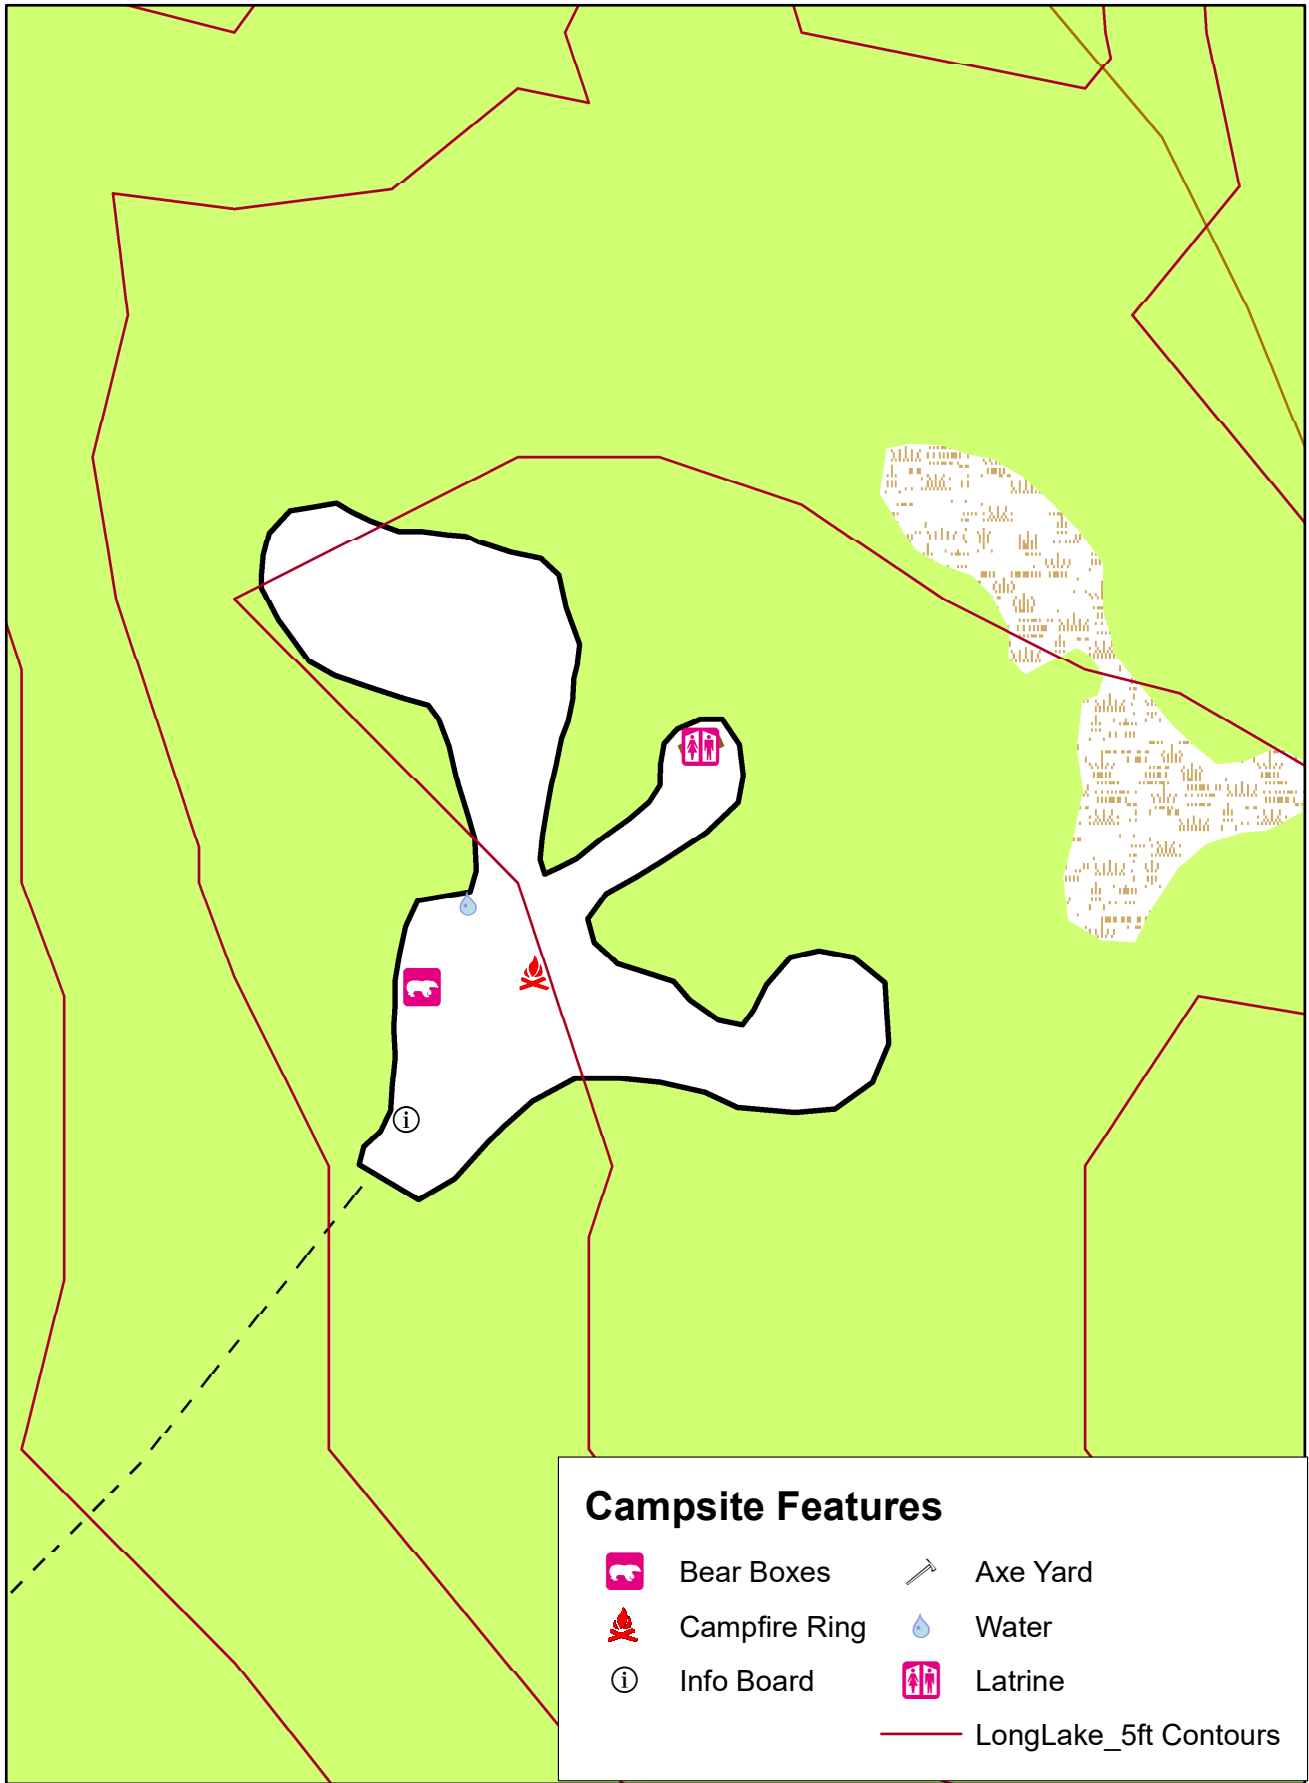

Choctaw Campsite

Campsite Features

- | | | | |
|---|---------------|---|-----------------------|
|  | Bear Boxes |  | Axe Yard |
|  | Campfire Ring |  | Water |
|  | Info Board |  | Latrine |
| | |  | LongLake_5ft Contours |

80 40 0 80 Feet