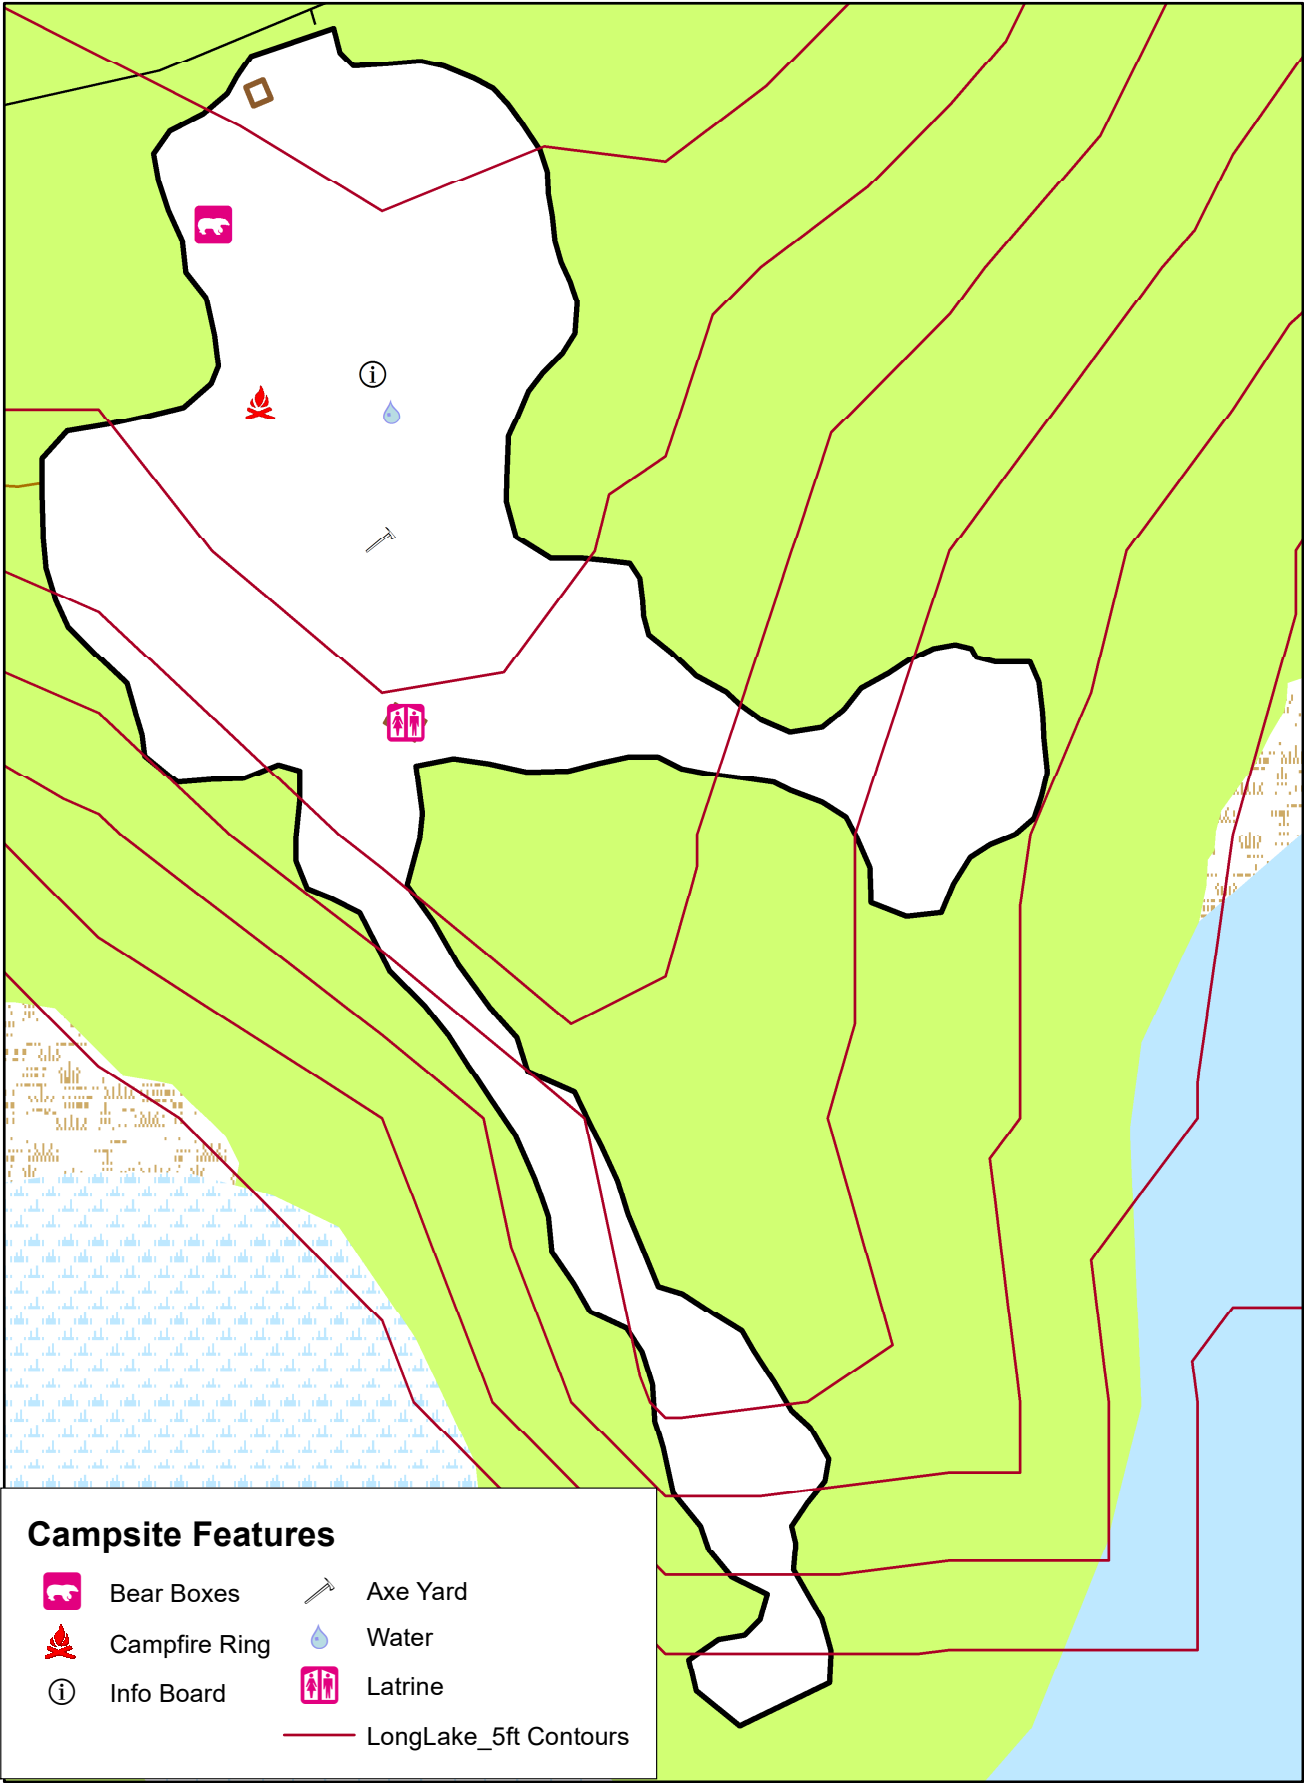

# Chickasaw Campsite

### Campsite Features

-  Bear Boxes
-  Campfire Ring
-  Info Board
-  Axe Yard
-  Water
-  Latrine
-  LongLake\_5ft Contours