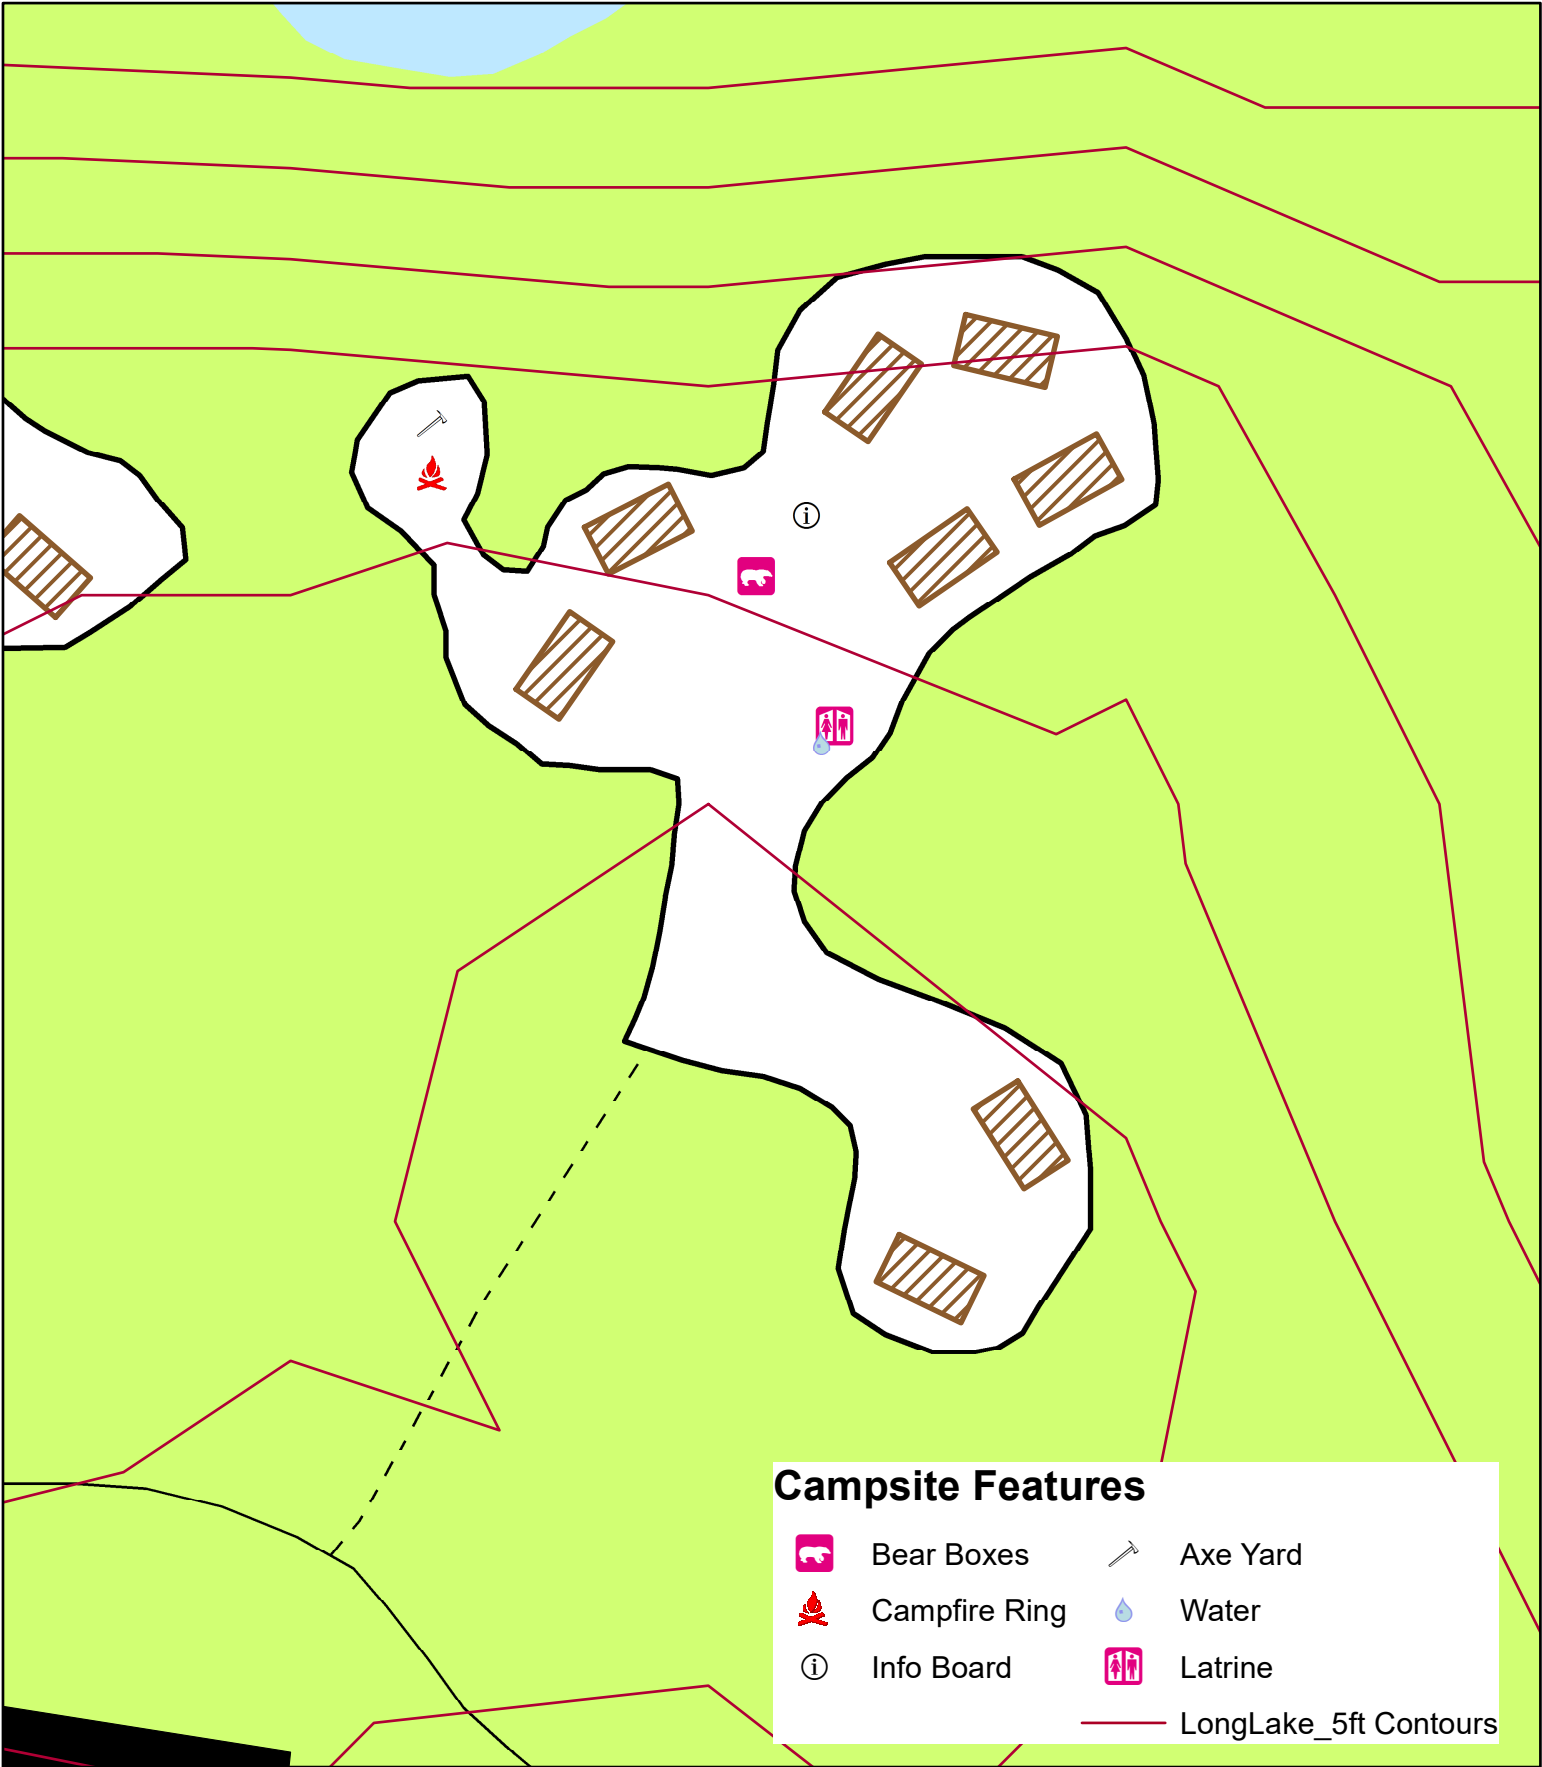

Cedar Campsite

Campsite Features

- | | | | |
|---|---------------|---|-----------------------|
|  | Bear Boxes |  | Axe Yard |
|  | Campfire Ring |  | Water |
|  | Info Board |  | Latrine |
| | |  | LongLake_5ft Contours |

N

50 25 0 50 Feet